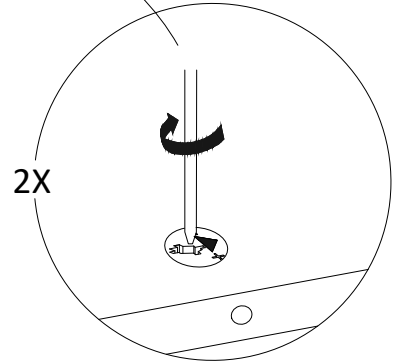

SCAN FOR
VIDEO ASSEMBLY

TMS-01

Use the drill only for wall fixing

Wall fixing brackets

No	a*b(mm)	a*b(inches)	Pcs
1	1200x350	47 1/4x13 3/4	1
2	1100x350	43 1/4x13 3/4	1
3	310x349	12 1/4x13 3/4	1
4	310x349	12 1/4x13 3/4	1
5	310x334	12 1/4x13 1/8	1
6	600x350	23 5/8x13 3/4	1
7	600x350	23 5/8x13 3/4	1
8	310x349	12 1/4x13 3/4	1
9	310x349	12 1/4x13 3/4	1
10	636x386	25x15 1/4	1
11	1136x386	44 3/4x15 1/4	1
12	572x320	22 1/2x12 5/8	1
13	1072x320	42 1/4x12 5/8	1

Cover Adjustments

STEP 3

STEP 2

 D	 X12	 D1	 X8
---	---	--	--

DRYWALL

or