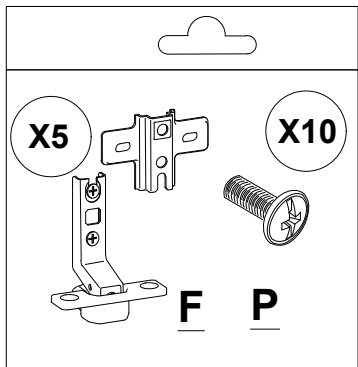

SCAN FOR
VIDEO ASSEMBLY

TMS-01

Use the drill only for wall fixing

Wall fixing brackets

No	a*b(mm)	a*b(inches)	Pcs
1	1200x350	47 1/4x13 3/4	1
2	1100x350	43 1/4x13 3/4	1
3	310x349	12 1/4x13 3/4	1
4	310x349	12 1/4x13 3/4	1
5	310x334	12 1/4x13 1/8	1
6	600x350	23 5/8x13 3/4	1
7	600x350	23 5/8x13 3/4	1
8	310x349	12 1/4x13 3/4	1
9	310x349	12 1/4x13 3/4	1
10	636x386	25x15 1/4	1
11	1136x386	44 3/4x15 1/4	1
12	572x320	22 1/2x12 5/8	1
13	1072x320	42 1/4x12 5/8	1

Cover Adjustments

STEP 3

STEP 2

 D	 X12	 D1	 X8
---	---	--	--

DRYWALL

or