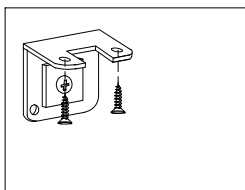

SCAN FOR
VIDEO ASSEMBLY

TMS-01

Use the drill only for wall fixing

Wall fixing brackets

No	a*b(mm)	a*b(inches)	Pcs
1	1200x350	47 1/4x13 3/4	1
2	1100x350	43 1/4x13 3/4	1
3	310x349	12 1/4x13 3/4	1
4	310x349	12 1/4x13 3/4	1
5	310x334	12 1/4x13 1/8	1
6	600x350	23 5/8x13 3/4	1
7	600x350	23 5/8x13 3/4	1
8	310x349	12 1/4x13 3/4	1
9	310x349	12 1/4x13 3/4	1
10	636x386	25x15 1/4	1
11	1136x386	44 3/4x15 1/4	1
12	572x320	22 1/2x12 5/8	1
13	1072x320	42 1/4x12 5/8	1

Cover Adjustments

STEP 3

STEP 2

 D	 X12	 D1	 X8
---	---	--	--

DRYWALL

or