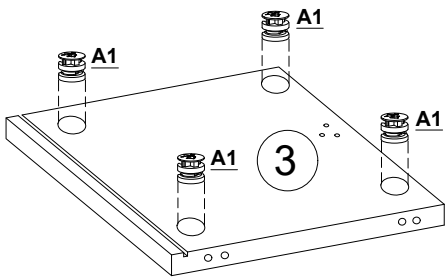

SCAN FOR
VIDEO ASSEMBLY

TMS-01

Use the drill only for wall fixing

Wall fixing brackets

No	a*b(mm)	a*b(inches)	Pcs
1	1200x350	47 1/4x13 3/4	1
2	1100x350	43 1/4x13 3/4	1
3	310x349	12 1/4x13 3/4	1
4	310x349	12 1/4x13 3/4	1
5	310x334	12 1/4x13 1/8	1
6	600x350	23 5/8x13 3/4	1
7	600x350	23 5/8x13 3/4	1
8	310x349	12 1/4x13 3/4	1
9	310x349	12 1/4x13 3/4	1
10	636x386	25x15 1/4	1
11	1136x386	44 3/4x15 1/4	1
12	572x320	22 1/2x12 5/8	1
13	1072x320	42 1/4x12 5/8	1

Cover Adjustments

STEP 3

STEP 2

 D	 X12	 D1	 X8
---	---	--	--

DRYWALL

or