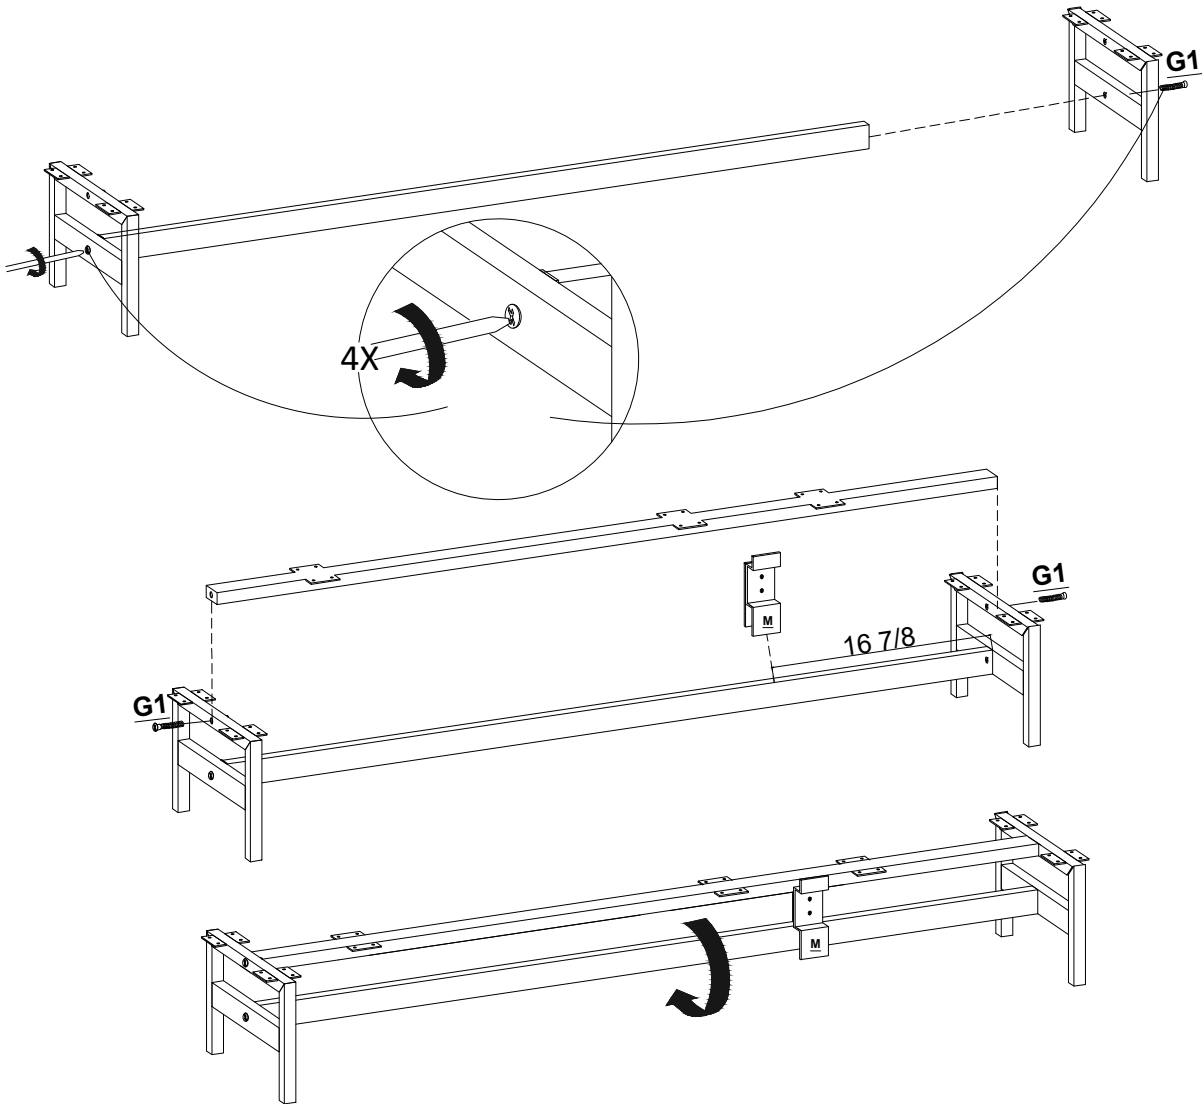

SCAN FOR
VIDEO ASSEMBLY

TMS-01

Use the drill only for wall fixing

Wall fixing brackets

No	a*b(mm)	a*b(inches)	Pcs
1	1200x350	47 1/4x13 3/4	1
2	1100x350	43 1/4x13 3/4	1
3	310x349	12 1/4x13 3/4	1
4	310x349	12 1/4x13 3/4	1
5	310x334	12 1/4x13 1/8	1
6	600x350	23 5/8x13 3/4	1
7	600x350	23 5/8x13 3/4	1
8	310x349	12 1/4x13 3/4	1
9	310x349	12 1/4x13 3/4	1
10	636x386	25x15 1/4	1
11	1136x386	44 3/4x15 1/4	1
12	572x320	22 1/2x12 5/8	1
13	1072x320	42 1/4x12 5/8	1

Cover Adjustments

STEP 3

STEP 2

 D	 X12	 D1	 X8
---	---	--	--

DRYWALL

or