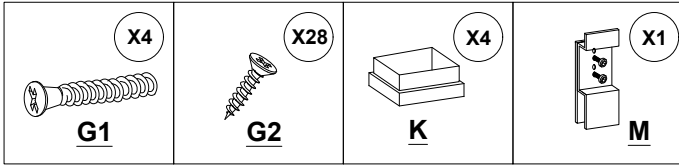

SCAN FOR
VIDEO ASSEMBLY

TMS-01

Use the drill only for wall fixing

Wall fixing brackets

No	a*b(mm)	a*b(inches)	Pcs
1	1200x350	47 1/4x13 3/4	1
2	1100x350	43 1/4x13 3/4	1
3	310x349	12 1/4x13 3/4	1
4	310x349	12 1/4x13 3/4	1
5	310x334	12 1/4x13 1/8	1
6	600x350	23 5/8x13 3/4	1
7	600x350	23 5/8x13 3/4	1
8	310x349	12 1/4x13 3/4	1
9	310x349	12 1/4x13 3/4	1
10	636x386	25x15 1/4	1
11	1136x386	44 3/4x15 1/4	1
12	572x320	22 1/2x12 5/8	1
13	1072x320	42 1/4x12 5/8	1

Cover Adjustments

STEP 3

STEP 2

 D	 X12	 D1	 X8
---	---	--	--

DRYWALL

or