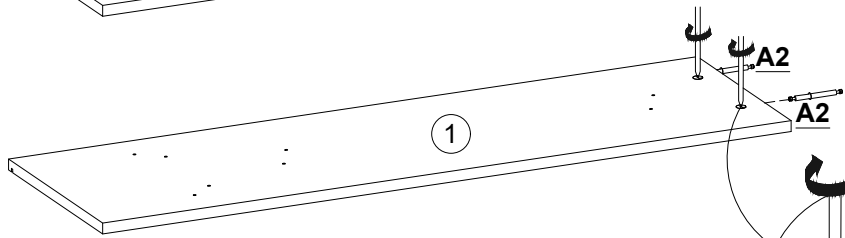

SCAN FOR
VIDEO ASSEMBLY

TMS-01

Use the drill only for wall fixing

Wall fixing brackets

No	a*b(mm)	a*b(inches)	Pcs
1	1200x350	47 1/4x13 3/4	1
2	1100x350	43 1/4x13 3/4	1
3	310x349	12 1/4x13 3/4	1
4	310x349	12 1/4x13 3/4	1
5	310x334	12 1/4x13 1/8	1
6	600x350	23 5/8x13 3/4	1
7	600x350	23 5/8x13 3/4	1
8	310x349	12 1/4x13 3/4	1
9	310x349	12 1/4x13 3/4	1
10	636x386	25x15 1/4	1
11	1136x386	44 3/4x15 1/4	1
12	572x320	22 1/2x12 5/8	1
13	1072x320	42 1/4x12 5/8	1

Cover Adjustments

STEP 3

STEP 2

 D	 X12	 D1	 X8
---	---	--	--

DRYWALL

or