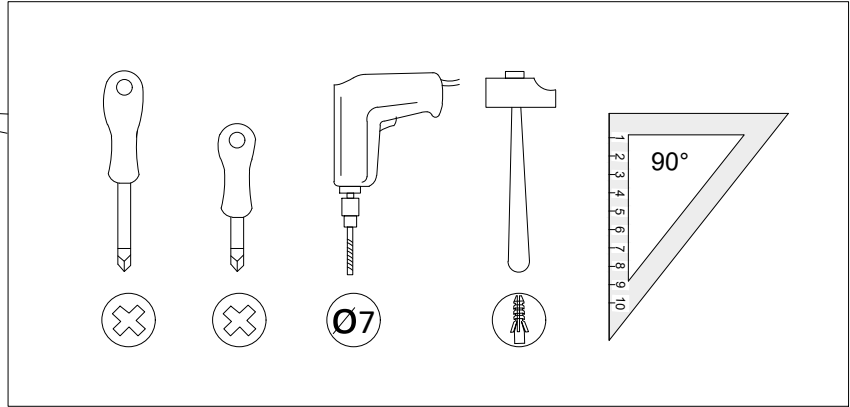

SCAN FOR
VIDEO ASSEMBLY

TMS-01

Use the drill only for wall fixing

Wall fixing brackets

No	a*b(mm)	a*b(inches)	Pcs
1	1200x350	47 1/4x13 3/4	1
2	1100x350	43 1/4x13 3/4	1
3	310x349	12 1/4x13 3/4	1
4	310x349	12 1/4x13 3/4	1
5	310x334	12 1/4x13 1/8	1
6	600x350	23 5/8x13 3/4	1
7	600x350	23 5/8x13 3/4	1
8	310x349	12 1/4x13 3/4	1
9	310x349	12 1/4x13 3/4	1
10	636x386	25x15 1/4	1
11	1136x386	44 3/4x15 1/4	1
12	572x320	22 1/2x12 5/8	1
13	1072x320	42 1/4x12 5/8	1

Cover Adjustments

STEP 3

STEP 2

 D	 X12	 D1	 X8
---	---	--	--

DRYWALL

or