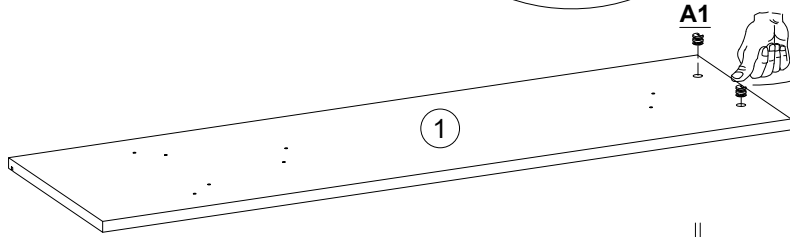

SCAN FOR
VIDEO ASSEMBLY

TMS-01

Use the drill only for wall fixing

Wall fixing brackets

No	a*b(mm)	a*b(inches)	Pcs
1	1200x350	47 1/4x13 3/4	1
2	1100x350	43 1/4x13 3/4	1
3	310x349	12 1/4x13 3/4	1
4	310x349	12 1/4x13 3/4	1
5	310x334	12 1/4x13 1/8	1
6	600x350	23 5/8x13 3/4	1
7	600x350	23 5/8x13 3/4	1
8	310x349	12 1/4x13 3/4	1
9	310x349	12 1/4x13 3/4	1
10	636x386	25x15 1/4	1
11	1136x386	44 3/4x15 1/4	1
12	572x320	22 1/2x12 5/8	1
13	1072x320	42 1/4x12 5/8	1

Cover Adjustments

STEP 3

STEP 2

 D	 X12	 D1	 X8
---	---	--	--

DRYWALL

or