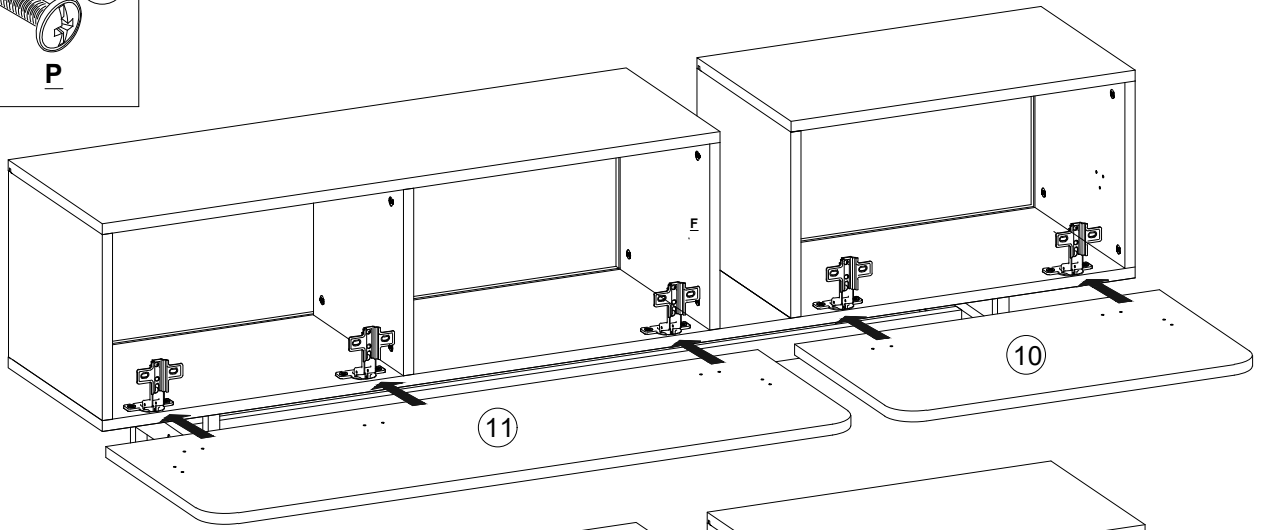

SCAN FOR
VIDEO ASSEMBLY

TMS-01

Use the drill only for wall fixing

Wall fixing brackets

No	a*b(mm)	a*b(inches)	Pcs
1	1200x350	47 1/4x13 3/4	1
2	1100x350	43 1/4x13 3/4	1
3	310x349	12 1/4x13 3/4	1
4	310x349	12 1/4x13 3/4	1
5	310x334	12 1/4x13 1/8	1
6	600x350	23 5/8x13 3/4	1
7	600x350	23 5/8x13 3/4	1
8	310x349	12 1/4x13 3/4	1
9	310x349	12 1/4x13 3/4	1
10	636x386	25x15 1/4	1
11	1136x386	44 3/4x15 1/4	1
12	572x320	22 1/2x12 5/8	1
13	1072x320	42 1/4x12 5/8	1

Cover Adjustments

STEP 3

STEP 2

 D	 X12	 D1	 X8
---	---	--	--

DRYWALL

or