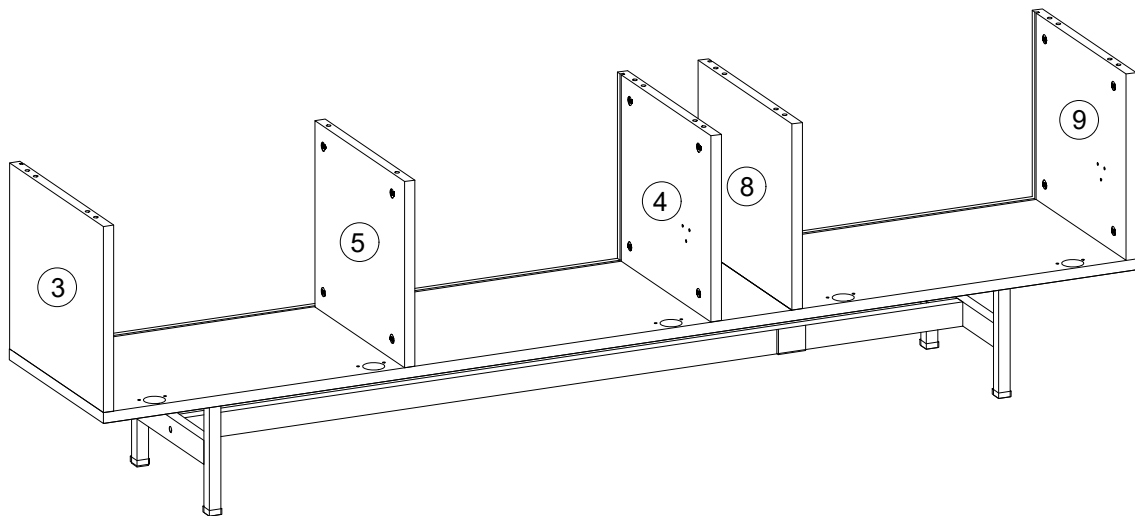

SCAN FOR
VIDEO ASSEMBLY

TMS-01

Use the drill only for wall fixing

Wall fixing brackets

No	a*b(mm)	a*b(inches)	Pcs
1	1200x350	47 1/4x13 3/4	1
2	1100x350	43 1/4x13 3/4	1
3	310x349	12 1/4x13 3/4	1
4	310x349	12 1/4x13 3/4	1
5	310x334	12 1/4x13 1/8	1
6	600x350	23 5/8x13 3/4	1
7	600x350	23 5/8x13 3/4	1
8	310x349	12 1/4x13 3/4	1
9	310x349	12 1/4x13 3/4	1
10	636x386	25x15 1/4	1
11	1136x386	44 3/4x15 1/4	1
12	572x320	22 1/2x12 5/8	1
13	1072x320	42 1/4x12 5/8	1

Cover Adjustments

STEP 3

STEP 2

 D	 X12	 D1	 X8
---	---	--	--

DRYWALL

or