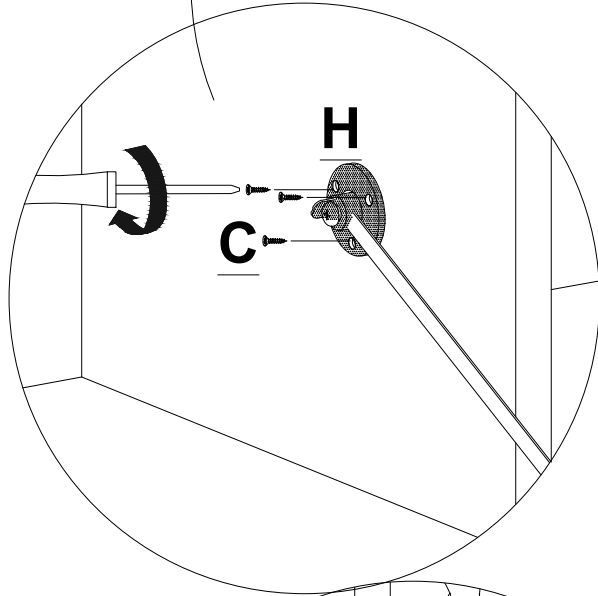

SCAN FOR
VIDEO ASSEMBLY

TMS-01

Use the drill only for wall fixing

Wall fixing brackets

No	a*b(mm)	a*b(inches)	Pcs
1	1200x350	47 1/4x13 3/4	1
2	1100x350	43 1/4x13 3/4	1
3	310x349	12 1/4x13 3/4	1
4	310x349	12 1/4x13 3/4	1
5	310x334	12 1/4x13 1/8	1
6	600x350	23 5/8x13 3/4	1
7	600x350	23 5/8x13 3/4	1
8	310x349	12 1/4x13 3/4	1
9	310x349	12 1/4x13 3/4	1
10	636x386	25x15 1/4	1
11	1136x386	44 3/4x15 1/4	1
12	572x320	22 1/2x12 5/8	1
13	1072x320	42 1/4x12 5/8	1

Cover Adjustments

STEP 3

STEP 2

 D	 X12	 D1	 X8
---	---	--	--

DRYWALL

or