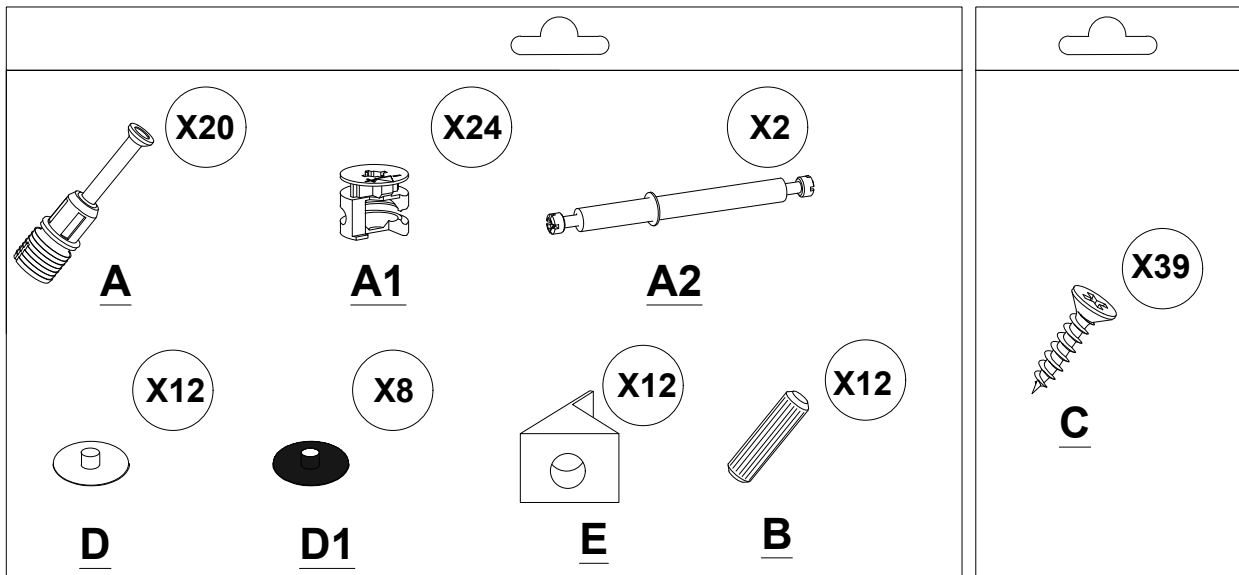

SCAN FOR
VIDEO ASSEMBLY

TMS-01

Use the drill only for wall fixing

Wall fixing brackets

No	a*b(mm)	a*b(inches)	Pcs
1	1200x350	47 1/4x13 3/4	1
2	1100x350	43 1/4x13 3/4	1
3	310x349	12 1/4x13 3/4	1
4	310x349	12 1/4x13 3/4	1
5	310x334	12 1/4x13 1/8	1
6	600x350	23 5/8x13 3/4	1
7	600x350	23 5/8x13 3/4	1
8	310x349	12 1/4x13 3/4	1
9	310x349	12 1/4x13 3/4	1
10	636x386	25x15 1/4	1
11	1136x386	44 3/4x15 1/4	1
12	572x320	22 1/2x12 5/8	1
13	1072x320	42 1/4x12 5/8	1

Cover Adjustments

STEP 3

STEP 2

 D	 X12	 D1	 X8
---	---	--	--

DRYWALL

or