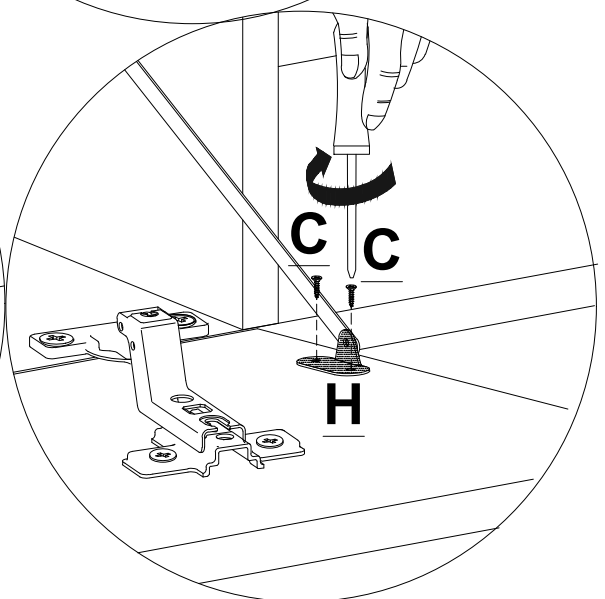

SCAN FOR
VIDEO ASSEMBLY

TMS-01

Use the drill only for wall fixing

Wall fixing brackets

No	a*b(mm)	a*b(inches)	Pcs
1	1200x350	47 1/4x13 3/4	1
2	1100x350	43 1/4x13 3/4	1
3	310x349	12 1/4x13 3/4	1
4	310x349	12 1/4x13 3/4	1
5	310x334	12 1/4x13 1/8	1
6	600x350	23 5/8x13 3/4	1
7	600x350	23 5/8x13 3/4	1
8	310x349	12 1/4x13 3/4	1
9	310x349	12 1/4x13 3/4	1
10	636x386	25x15 1/4	1
11	1136x386	44 3/4x15 1/4	1
12	572x320	22 1/2x12 5/8	1
13	1072x320	42 1/4x12 5/8	1

Cover Adjustments

STEP 3

STEP 2

 D	 X12	 D1	 X8
---	---	--	--

DRYWALL

or