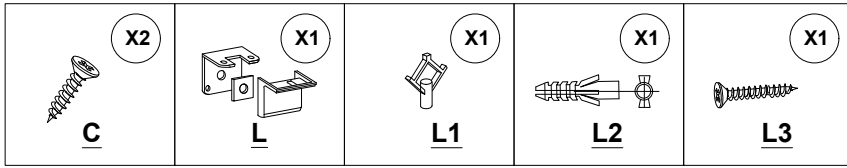

SCAN FOR
VIDEO ASSEMBLY

TMS-01

Use the drill only for wall fixing

Wall fixing brackets

No	a*b(mm)	a*b(inches)	Pcs
1	1200x350	47 1/4x13 3/4	1
2	1100x350	43 1/4x13 3/4	1
3	310x349	12 1/4x13 3/4	1
4	310x349	12 1/4x13 3/4	1
5	310x334	12 1/4x13 1/8	1
6	600x350	23 5/8x13 3/4	1
7	600x350	23 5/8x13 3/4	1
8	310x349	12 1/4x13 3/4	1
9	310x349	12 1/4x13 3/4	1
10	636x386	25x15 1/4	1
11	1136x386	44 3/4x15 1/4	1
12	572x320	22 1/2x12 5/8	1
13	1072x320	42 1/4x12 5/8	1

Cover Adjustments

STEP 3

STEP 2

 D	 X12	 D1	 X8
---	---	--	--

DRYWALL

or