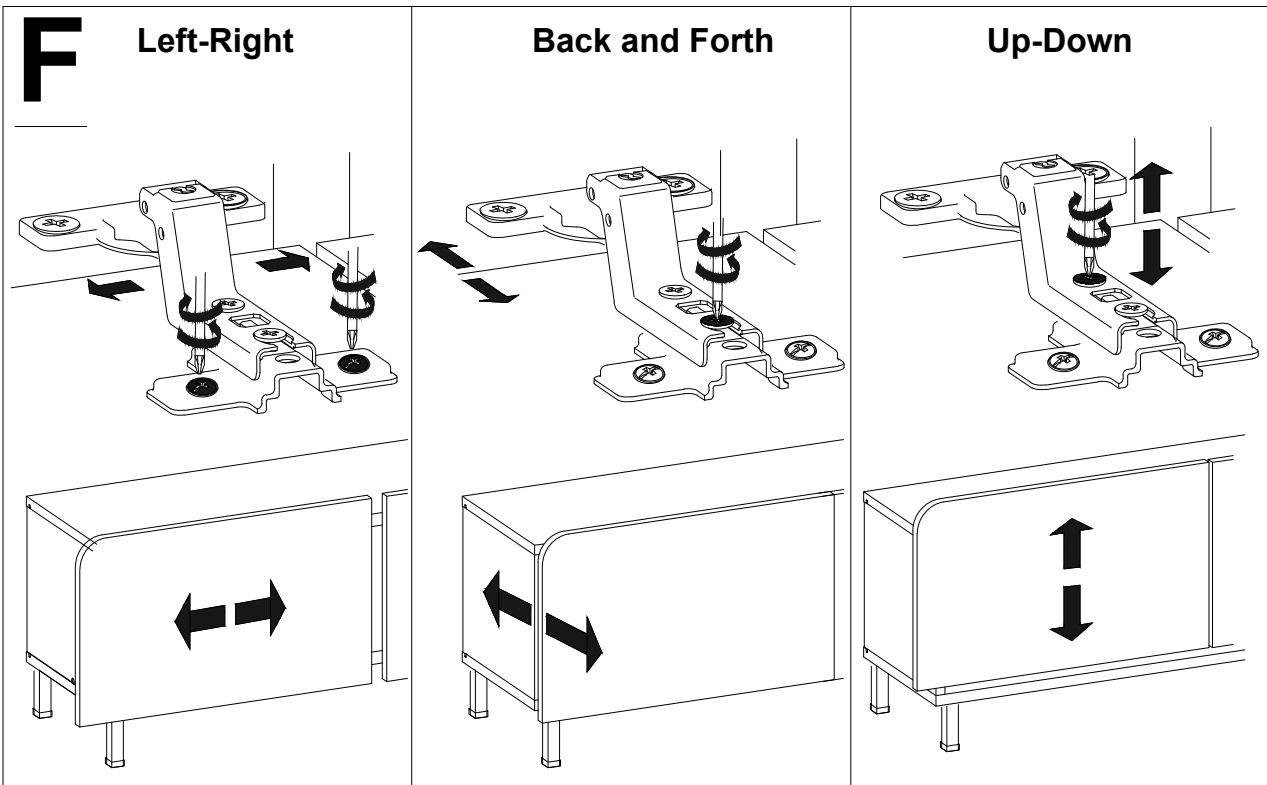

SCAN FOR
VIDEO ASSEMBLY

TMS-01

Use the drill only for wall fixing

Wall fixing brackets

No	a*b(mm)	a*b(inches)	Pcs
1	1200x350	47 1/4x13 3/4	1
2	1100x350	43 1/4x13 3/4	1
3	310x349	12 1/4x13 3/4	1
4	310x349	12 1/4x13 3/4	1
5	310x334	12 1/4x13 1/8	1
6	600x350	23 5/8x13 3/4	1
7	600x350	23 5/8x13 3/4	1
8	310x349	12 1/4x13 3/4	1
9	310x349	12 1/4x13 3/4	1
10	636x386	25x15 1/4	1
11	1136x386	44 3/4x15 1/4	1
12	572x320	22 1/2x12 5/8	1
13	1072x320	42 1/4x12 5/8	1

Cover Adjustments

STEP 3

STEP 2

 D	 X12	 D1	 X8
---	---	--	--

DRYWALL

or