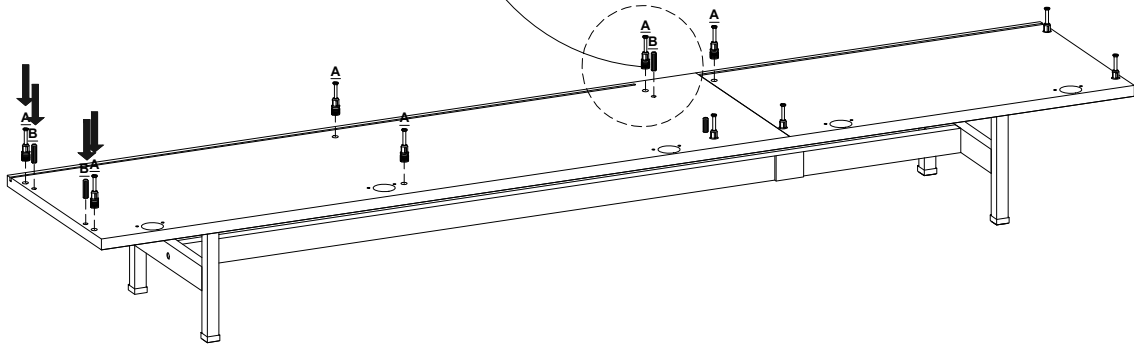

SCAN FOR
VIDEO ASSEMBLY

TMS-01

Use the drill only for wall fixing

Wall fixing brackets

No	a*b(mm)	a*b(inches)	Pcs
1	1200x350	47 1/4x13 3/4	1
2	1100x350	43 1/4x13 3/4	1
3	310x349	12 1/4x13 3/4	1
4	310x349	12 1/4x13 3/4	1
5	310x334	12 1/4x13 1/8	1
6	600x350	23 5/8x13 3/4	1
7	600x350	23 5/8x13 3/4	1
8	310x349	12 1/4x13 3/4	1
9	310x349	12 1/4x13 3/4	1
10	636x386	25x15 1/4	1
11	1136x386	44 3/4x15 1/4	1
12	572x320	22 1/2x12 5/8	1
13	1072x320	42 1/4x12 5/8	1

Cover Adjustments

STEP 3

STEP 2

 D	 X12	 D1	 X8
---	---	--	--

DRYWALL

or