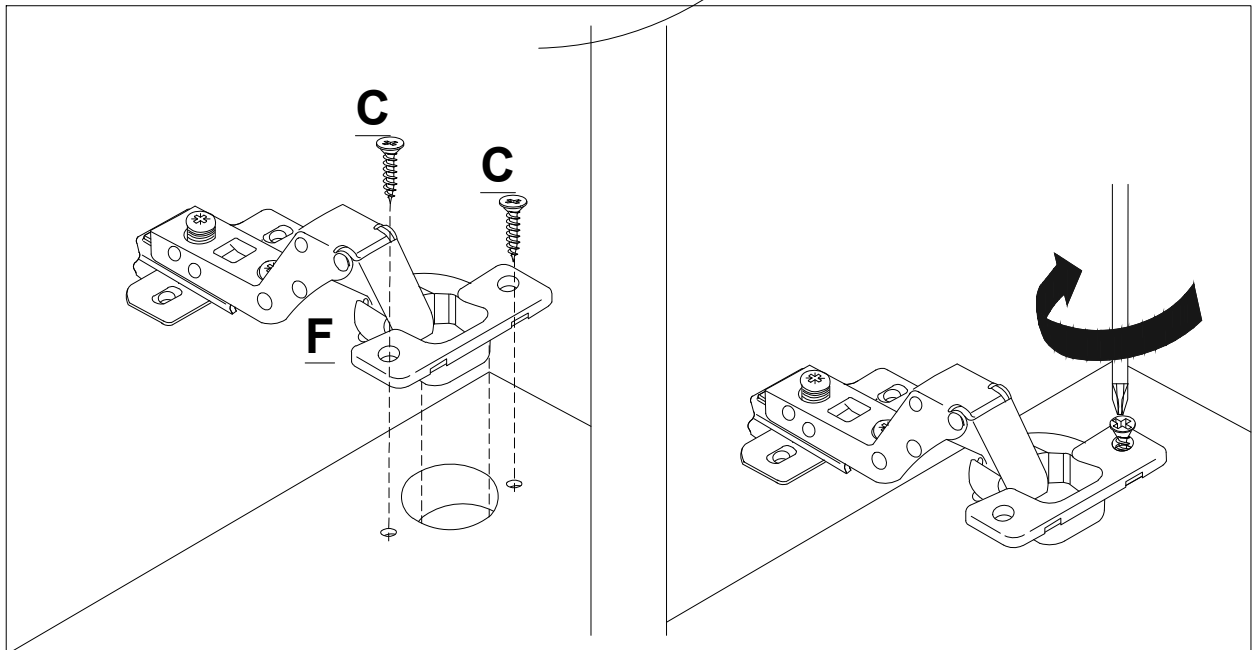

SCAN FOR
VIDEO ASSEMBLY

TMS-01

Use the drill only for wall fixing

Wall fixing brackets

No	a*b(mm)	a*b(inches)	Pcs
1	1200x350	47 1/4x13 3/4	1
2	1100x350	43 1/4x13 3/4	1
3	310x349	12 1/4x13 3/4	1
4	310x349	12 1/4x13 3/4	1
5	310x334	12 1/4x13 1/8	1
6	600x350	23 5/8x13 3/4	1
7	600x350	23 5/8x13 3/4	1
8	310x349	12 1/4x13 3/4	1
9	310x349	12 1/4x13 3/4	1
10	636x386	25x15 1/4	1
11	1136x386	44 3/4x15 1/4	1
12	572x320	22 1/2x12 5/8	1
13	1072x320	42 1/4x12 5/8	1

Cover Adjustments

STEP 3

STEP 2

 D	 X12	 D1	 X8
---	---	--	--

DRYWALL

or