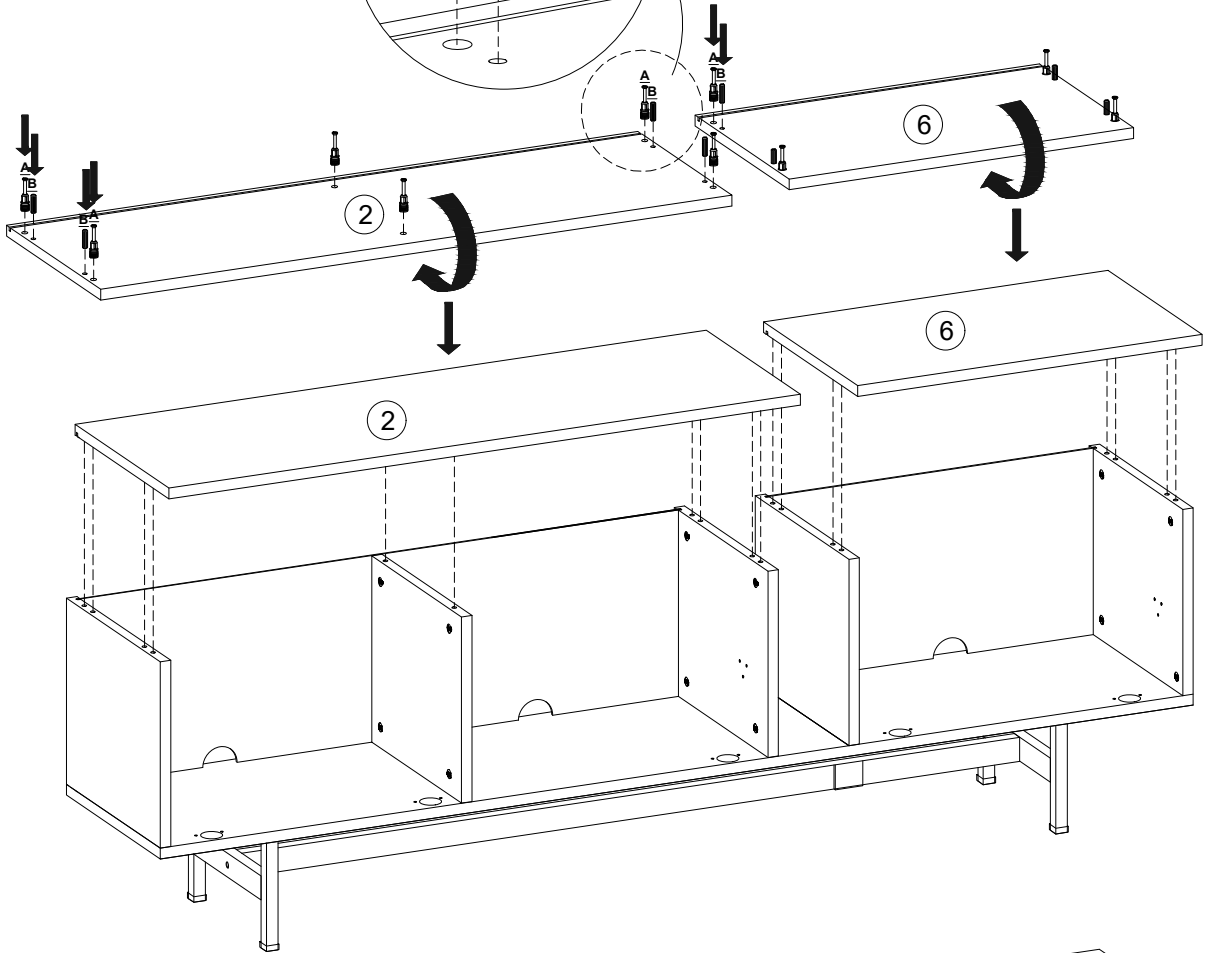

SCAN FOR
VIDEO ASSEMBLY

TMS-01

Use the drill only for wall fixing

Wall fixing brackets

No	a*b(mm)	a*b(inches)	Pcs
1	1200x350	47 1/4x13 3/4	1
2	1100x350	43 1/4x13 3/4	1
3	310x349	12 1/4x13 3/4	1
4	310x349	12 1/4x13 3/4	1
5	310x334	12 1/4x13 1/8	1
6	600x350	23 5/8x13 3/4	1
7	600x350	23 5/8x13 3/4	1
8	310x349	12 1/4x13 3/4	1
9	310x349	12 1/4x13 3/4	1
10	636x386	25x15 1/4	1
11	1136x386	44 3/4x15 1/4	1
12	572x320	22 1/2x12 5/8	1
13	1072x320	42 1/4x12 5/8	1

Cover Adjustments

STEP 3

STEP 2

 D	 X12	 D1	 X8
---	---	--	--

DRYWALL

or