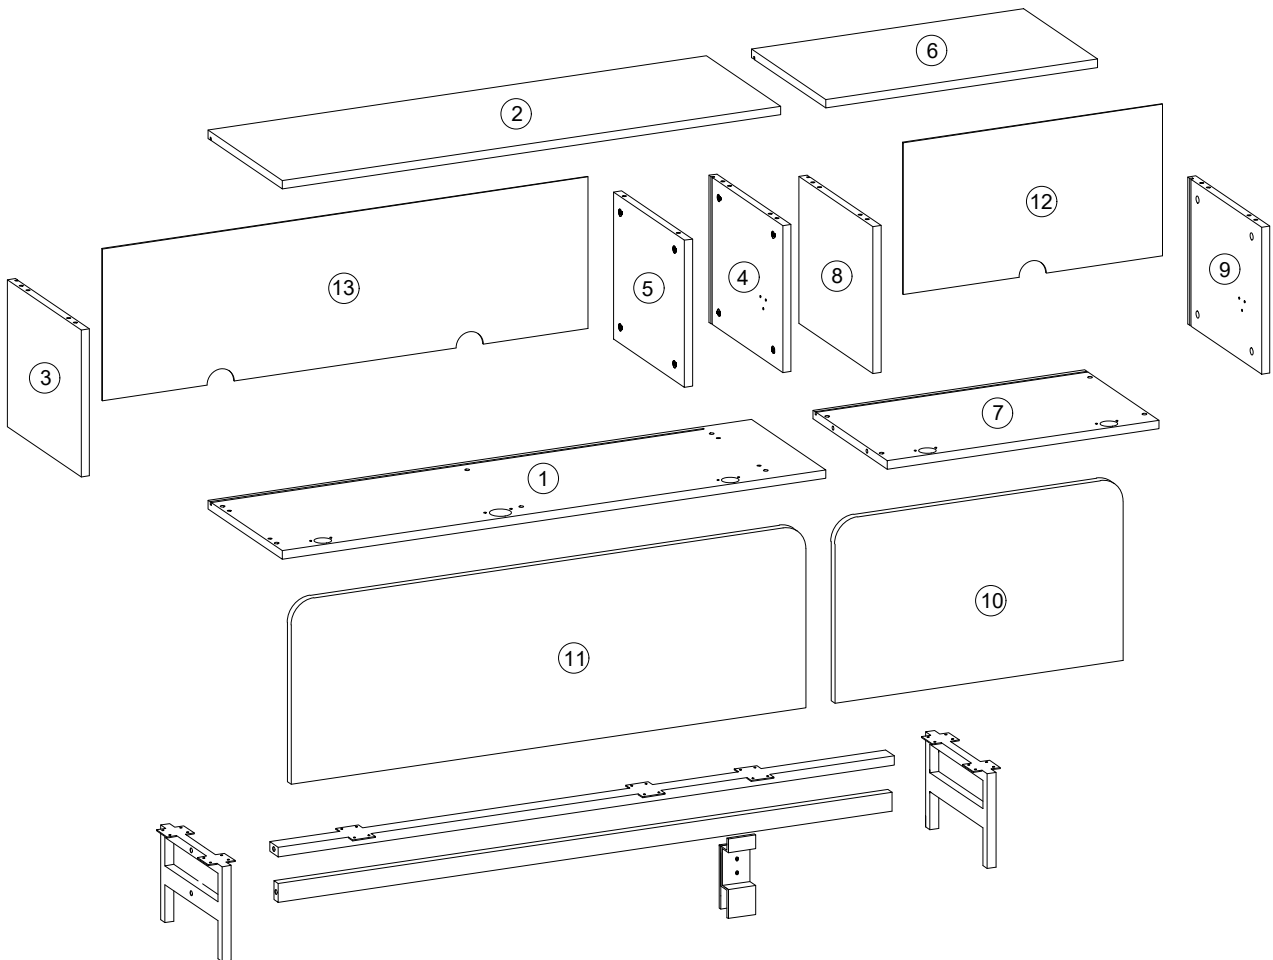

SCAN FOR
VIDEO ASSEMBLY

TMS-01

Use the drill only for wall fixing

Wall fixing brackets

No	a*b(mm)	a*b(inches)	Pcs
1	1200x350	47 1/4x13 3/4	1
2	1100x350	43 1/4x13 3/4	1
3	310x349	12 1/4x13 3/4	1
4	310x349	12 1/4x13 3/4	1
5	310x334	12 1/4x13 1/8	1
6	600x350	23 5/8x13 3/4	1
7	600x350	23 5/8x13 3/4	1
8	310x349	12 1/4x13 3/4	1
9	310x349	12 1/4x13 3/4	1
10	636x386	25x15 1/4	1
11	1136x386	44 3/4x15 1/4	1
12	572x320	22 1/2x12 5/8	1
13	1072x320	42 1/4x12 5/8	1

Cover Adjustments

STEP 3

STEP 2

 D	 X12	 D1	 X8
---	---	--	--

DRYWALL

or