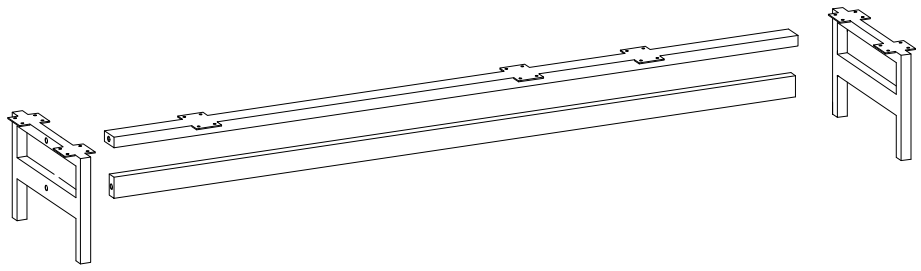

SCAN FOR
VIDEO ASSEMBLY

TMS-01

Use the drill only for wall fixing

Wall fixing brackets

No	a*b(mm)	a*b(inches)	Pcs
1	1200x350	47 1/4x13 3/4	1
2	1100x350	43 1/4x13 3/4	1
3	310x349	12 1/4x13 3/4	1
4	310x349	12 1/4x13 3/4	1
5	310x334	12 1/4x13 1/8	1
6	600x350	23 5/8x13 3/4	1
7	600x350	23 5/8x13 3/4	1
8	310x349	12 1/4x13 3/4	1
9	310x349	12 1/4x13 3/4	1
10	636x386	25x15 1/4	1
11	1136x386	44 3/4x15 1/4	1
12	572x320	22 1/2x12 5/8	1
13	1072x320	42 1/4x12 5/8	1

Cover Adjustments

STEP 3

STEP 2

 D	 X12	 D1	 X8
---	---	--	--

DRYWALL

or