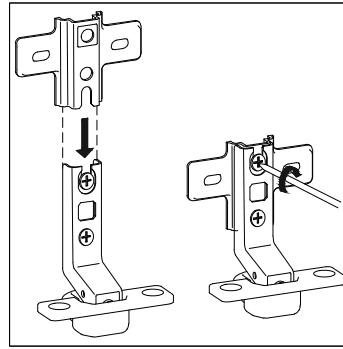

SCAN FOR
VIDEO ASSEMBLY

TMS-01

Use the drill only for wall fixing

Wall fixing brackets

No	a*b(mm)	a*b(inches)	Pcs
1	1200x350	47 1/4x13 3/4	1
2	1100x350	43 1/4x13 3/4	1
3	310x349	12 1/4x13 3/4	1
4	310x349	12 1/4x13 3/4	1
5	310x334	12 1/4x13 1/8	1
6	600x350	23 5/8x13 3/4	1
7	600x350	23 5/8x13 3/4	1
8	310x349	12 1/4x13 3/4	1
9	310x349	12 1/4x13 3/4	1
10	636x386	25x15 1/4	1
11	1136x386	44 3/4x15 1/4	1
12	572x320	22 1/2x12 5/8	1
13	1072x320	42 1/4x12 5/8	1

Cover Adjustments

STEP 3

STEP 2

 D	 X12	 D1	 X8
---	---	--	--

DRYWALL

or