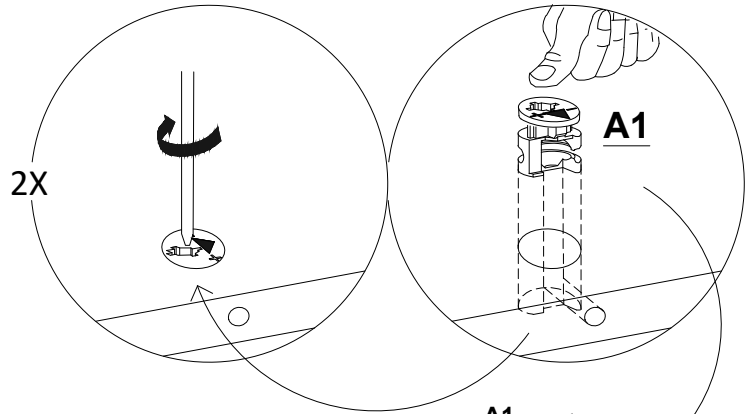

SCAN FOR
VIDEO ASSEMBLY

TMS-01

Use the drill only for wall fixing

Wall fixing brackets

No	a*b(mm)	a*b(inches)	Pcs
1	1200x350	47 1/4x13 3/4	1
2	1100x350	43 1/4x13 3/4	1
3	310x349	12 1/4x13 3/4	1
4	310x349	12 1/4x13 3/4	1
5	310x334	12 1/4x13 1/8	1
6	600x350	23 5/8x13 3/4	1
7	600x350	23 5/8x13 3/4	1
8	310x349	12 1/4x13 3/4	1
9	310x349	12 1/4x13 3/4	1
10	636x386	25x15 1/4	1
11	1136x386	44 3/4x15 1/4	1
12	572x320	22 1/2x12 5/8	1
13	1072x320	42 1/4x12 5/8	1

Cover Adjustments

STEP 3

STEP 2

 D	 X12	 D1	 X8
---	---	--	--

DRYWALL

or