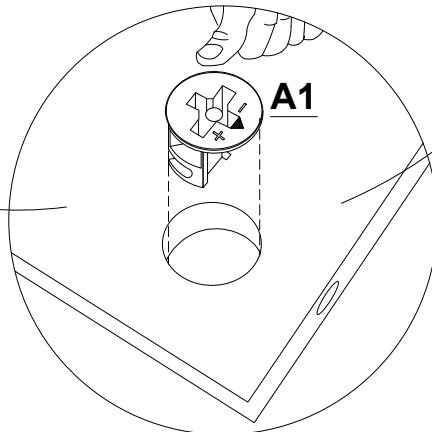

SCAN FOR
VIDEO ASSEMBLY

TMS-01

Use the drill only for wall fixing

Wall fixing brackets

No	a*b(mm)	a*b(inches)	Pcs
1	1200x350	47 1/4x13 3/4	1
2	1100x350	43 1/4x13 3/4	1
3	310x349	12 1/4x13 3/4	1
4	310x349	12 1/4x13 3/4	1
5	310x334	12 1/4x13 1/8	1
6	600x350	23 5/8x13 3/4	1
7	600x350	23 5/8x13 3/4	1
8	310x349	12 1/4x13 3/4	1
9	310x349	12 1/4x13 3/4	1
10	636x386	25x15 1/4	1
11	1136x386	44 3/4x15 1/4	1
12	572x320	22 1/2x12 5/8	1
13	1072x320	42 1/4x12 5/8	1

Cover Adjustments

STEP 3

STEP 2

 D	 X12	 D1	 X8
---	---	--	--

DRYWALL

or