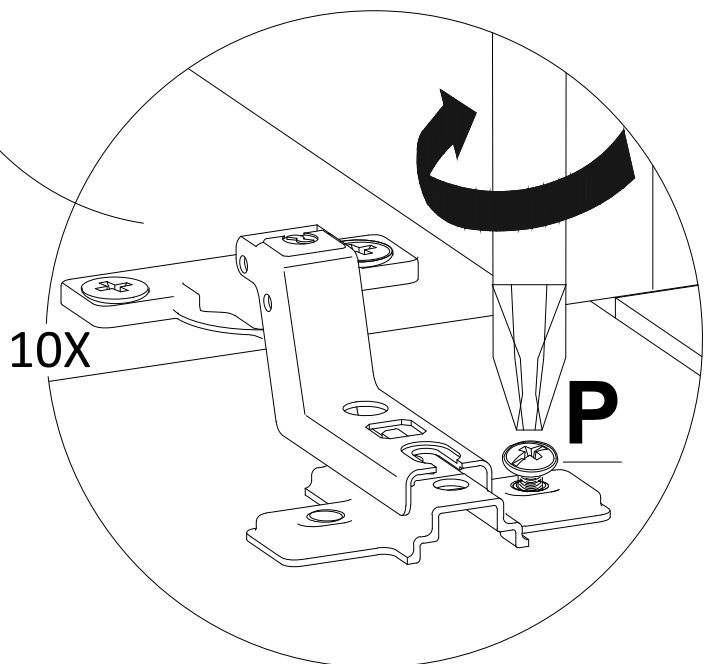

SCAN FOR
VIDEO ASSEMBLY

TMS-01

Use the drill only for wall fixing

Wall fixing brackets

No	a*b(mm)	a*b(inches)	Pcs
1	1200x350	47 1/4x13 3/4	1
2	1100x350	43 1/4x13 3/4	1
3	310x349	12 1/4x13 3/4	1
4	310x349	12 1/4x13 3/4	1
5	310x334	12 1/4x13 1/8	1
6	600x350	23 5/8x13 3/4	1
7	600x350	23 5/8x13 3/4	1
8	310x349	12 1/4x13 3/4	1
9	310x349	12 1/4x13 3/4	1
10	636x386	25x15 1/4	1
11	1136x386	44 3/4x15 1/4	1
12	572x320	22 1/2x12 5/8	1
13	1072x320	42 1/4x12 5/8	1

Cover Adjustments

STEP 3

STEP 2

 D	 X12	 D1	 X8
---	---	--	--

DRYWALL

or