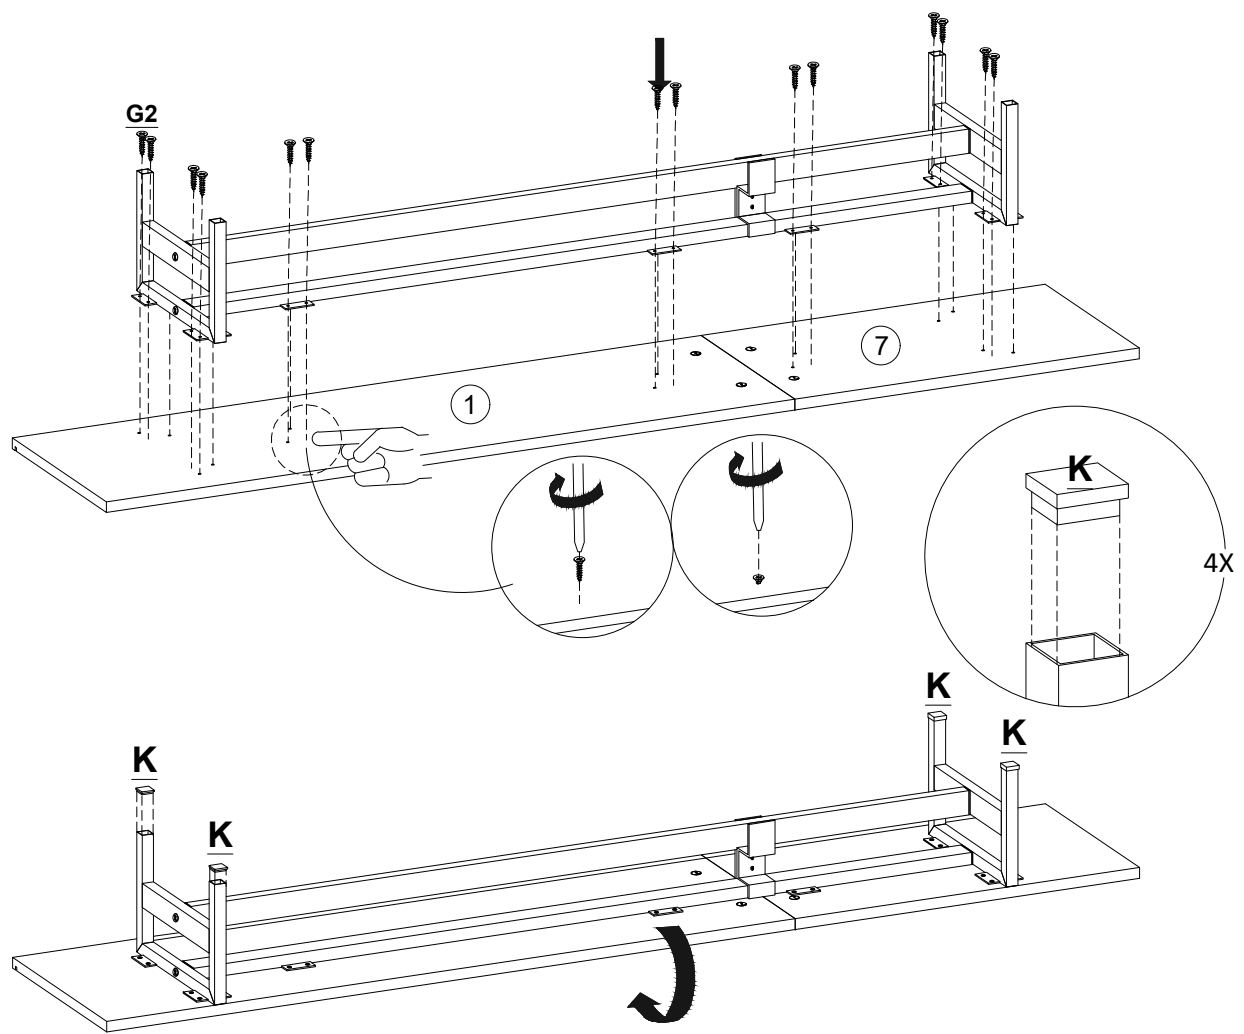

SCAN FOR
VIDEO ASSEMBLY

TMS-01

Use the drill only for wall fixing

Wall fixing brackets

No	a*b(mm)	a*b(inches)	Pcs
1	1200x350	47 1/4x13 3/4	1
2	1100x350	43 1/4x13 3/4	1
3	310x349	12 1/4x13 3/4	1
4	310x349	12 1/4x13 3/4	1
5	310x334	12 1/4x13 1/8	1
6	600x350	23 5/8x13 3/4	1
7	600x350	23 5/8x13 3/4	1
8	310x349	12 1/4x13 3/4	1
9	310x349	12 1/4x13 3/4	1
10	636x386	25x15 1/4	1
11	1136x386	44 3/4x15 1/4	1
12	572x320	22 1/2x12 5/8	1
13	1072x320	42 1/4x12 5/8	1

Cover Adjustments

STEP 3

STEP 2

 D	 X12	 D1	 X8
---	---	--	--

DRYWALL

or