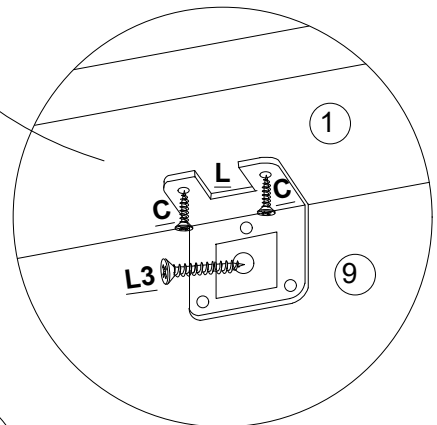

SCAN FOR
VIDEO ASSEMBLY

TMS-01

Use the drill only for wall fixing

Wall fixing brackets

No	a*b(mm)	a*b(inches)	Pcs
1	1200x350	47 1/4x13 3/4	1
2	1100x350	43 1/4x13 3/4	1
3	310x349	12 1/4x13 3/4	1
4	310x349	12 1/4x13 3/4	1
5	310x334	12 1/4x13 1/8	1
6	600x350	23 5/8x13 3/4	1
7	600x350	23 5/8x13 3/4	1
8	310x349	12 1/4x13 3/4	1
9	310x349	12 1/4x13 3/4	1
10	636x386	25x15 1/4	1
11	1136x386	44 3/4x15 1/4	1
12	572x320	22 1/2x12 5/8	1
13	1072x320	42 1/4x12 5/8	1

Cover Adjustments

STEP 3

STEP 2

 D	 X12	 D1	 X8
---	---	--	--

DRYWALL

or