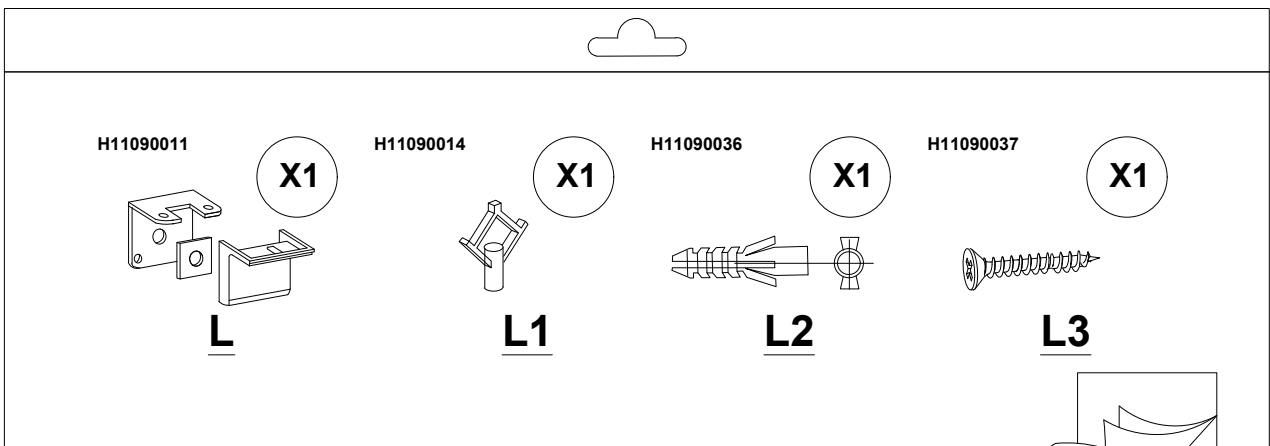

SCAN FOR
VIDEO ASSEMBLY

TMS-01

Use the drill only for wall fixing

Wall fixing brackets

No	a*b(mm)	a*b(inches)	Pcs
1	1200x350	47 1/4x13 3/4	1
2	1100x350	43 1/4x13 3/4	1
3	310x349	12 1/4x13 3/4	1
4	310x349	12 1/4x13 3/4	1
5	310x334	12 1/4x13 1/8	1
6	600x350	23 5/8x13 3/4	1
7	600x350	23 5/8x13 3/4	1
8	310x349	12 1/4x13 3/4	1
9	310x349	12 1/4x13 3/4	1
10	636x386	25x15 1/4	1
11	1136x386	44 3/4x15 1/4	1
12	572x320	22 1/2x12 5/8	1
13	1072x320	42 1/4x12 5/8	1

Cover Adjustments

STEP 3

STEP 2

 D	 X12	 D1	 X8
---	---	--	--

DRYWALL

or