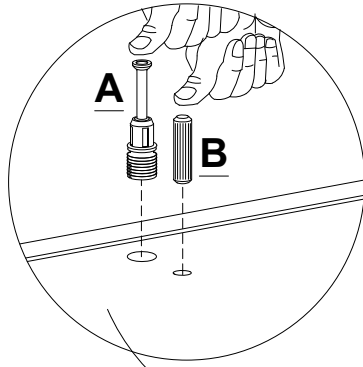

SCAN FOR
VIDEO ASSEMBLY

TMS-01

Use the drill only for wall fixing

Wall fixing brackets

No	a*b(mm)	a*b(inches)	Pcs
1	1200x350	47 1/4x13 3/4	1
2	1100x350	43 1/4x13 3/4	1
3	310x349	12 1/4x13 3/4	1
4	310x349	12 1/4x13 3/4	1
5	310x334	12 1/4x13 1/8	1
6	600x350	23 5/8x13 3/4	1
7	600x350	23 5/8x13 3/4	1
8	310x349	12 1/4x13 3/4	1
9	310x349	12 1/4x13 3/4	1
10	636x386	25x15 1/4	1
11	1136x386	44 3/4x15 1/4	1
12	572x320	22 1/2x12 5/8	1
13	1072x320	42 1/4x12 5/8	1

Cover Adjustments

STEP 3

STEP 2

 D	 X12	 D1	 X8
---	---	--	--

DRYWALL

or