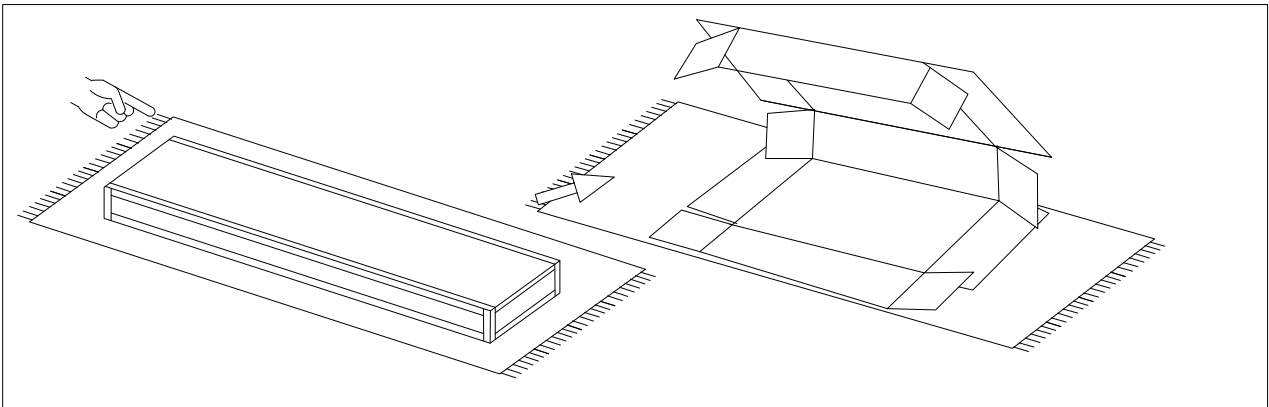

SCAN FOR
VIDEO ASSEMBLY

TMS-01

Use the drill only for wall fixing

Wall fixing brackets

No	a*b(mm)	a*b(inches)	Pcs
1	1200x350	47 1/4x13 3/4	1
2	1100x350	43 1/4x13 3/4	1
3	310x349	12 1/4x13 3/4	1
4	310x349	12 1/4x13 3/4	1
5	310x334	12 1/4x13 1/8	1
6	600x350	23 5/8x13 3/4	1
7	600x350	23 5/8x13 3/4	1
8	310x349	12 1/4x13 3/4	1
9	310x349	12 1/4x13 3/4	1
10	636x386	25x15 1/4	1
11	1136x386	44 3/4x15 1/4	1
12	572x320	22 1/2x12 5/8	1
13	1072x320	42 1/4x12 5/8	1

Cover Adjustments

STEP 3

STEP 2

 D	 X12	 D1	 X8
---	---	--	--

DRYWALL

or