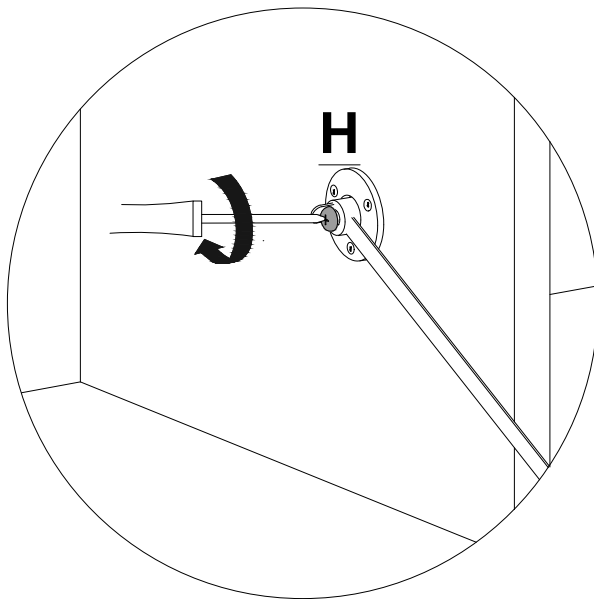

SCAN FOR
VIDEO ASSEMBLY

TMS-01

Use the drill only for wall fixing

Wall fixing brackets

No	a*b(mm)	a*b(inches)	Pcs
1	1200x350	47 1/4x13 3/4	1
2	1100x350	43 1/4x13 3/4	1
3	310x349	12 1/4x13 3/4	1
4	310x349	12 1/4x13 3/4	1
5	310x334	12 1/4x13 1/8	1
6	600x350	23 5/8x13 3/4	1
7	600x350	23 5/8x13 3/4	1
8	310x349	12 1/4x13 3/4	1
9	310x349	12 1/4x13 3/4	1
10	636x386	25x15 1/4	1
11	1136x386	44 3/4x15 1/4	1
12	572x320	22 1/2x12 5/8	1
13	1072x320	42 1/4x12 5/8	1

Cover Adjustments

STEP 3

STEP 2

 D	 X12	 D1	 X8
---	---	--	--

DRYWALL

or