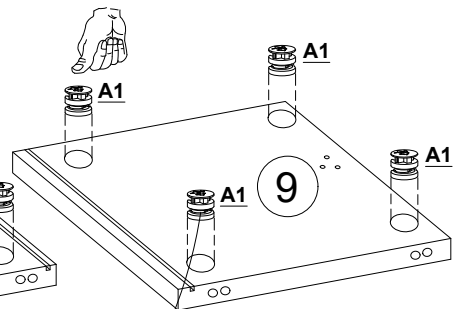

SCAN FOR
VIDEO ASSEMBLY

TMS-01

Use the drill only for wall fixing

Wall fixing brackets

No	a*b(mm)	a*b(inches)	Pcs
1	1200x350	47 1/4x13 3/4	1
2	1100x350	43 1/4x13 3/4	1
3	310x349	12 1/4x13 3/4	1
4	310x349	12 1/4x13 3/4	1
5	310x334	12 1/4x13 1/8	1
6	600x350	23 5/8x13 3/4	1
7	600x350	23 5/8x13 3/4	1
8	310x349	12 1/4x13 3/4	1
9	310x349	12 1/4x13 3/4	1
10	636x386	25x15 1/4	1
11	1136x386	44 3/4x15 1/4	1
12	572x320	22 1/2x12 5/8	1
13	1072x320	42 1/4x12 5/8	1

Cover Adjustments

STEP 3

STEP 2

 D	 X12	 D1	 X8
---	---	--	--

DRYWALL

or