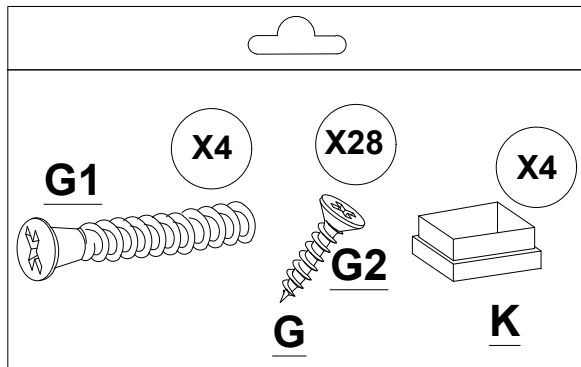

SCAN FOR
VIDEO ASSEMBLY

TMS-01

Use the drill only for wall fixing

Wall fixing brackets

No	a*b(mm)	a*b(inches)	Pcs
1	1200x350	47 1/4x13 3/4	1
2	1100x350	43 1/4x13 3/4	1
3	310x349	12 1/4x13 3/4	1
4	310x349	12 1/4x13 3/4	1
5	310x334	12 1/4x13 1/8	1
6	600x350	23 5/8x13 3/4	1
7	600x350	23 5/8x13 3/4	1
8	310x349	12 1/4x13 3/4	1
9	310x349	12 1/4x13 3/4	1
10	636x386	25x15 1/4	1
11	1136x386	44 3/4x15 1/4	1
12	572x320	22 1/2x12 5/8	1
13	1072x320	42 1/4x12 5/8	1

Cover Adjustments

STEP 3

STEP 2

 D	 X12	 D1	 X8
---	---	--	--

DRYWALL

or