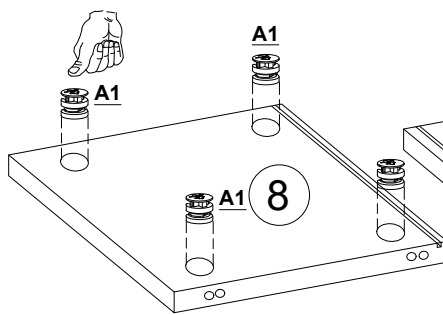

SCAN FOR
VIDEO ASSEMBLY

TMS-01

Use the drill only for wall fixing

Wall fixing brackets

No	a*b(mm)	a*b(inches)	Pcs
1	1200x350	47 1/4x13 3/4	1
2	1100x350	43 1/4x13 3/4	1
3	310x349	12 1/4x13 3/4	1
4	310x349	12 1/4x13 3/4	1
5	310x334	12 1/4x13 1/8	1
6	600x350	23 5/8x13 3/4	1
7	600x350	23 5/8x13 3/4	1
8	310x349	12 1/4x13 3/4	1
9	310x349	12 1/4x13 3/4	1
10	636x386	25x15 1/4	1
11	1136x386	44 3/4x15 1/4	1
12	572x320	22 1/2x12 5/8	1
13	1072x320	42 1/4x12 5/8	1

Cover Adjustments

STEP 3

STEP 2

 D	 X12	 D1	 X8
---	---	--	--

DRYWALL

or