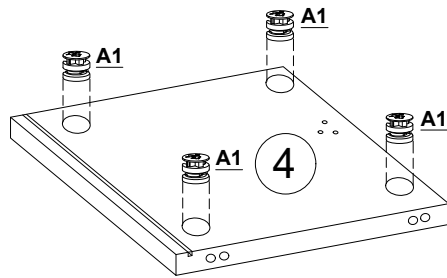

SCAN FOR
VIDEO ASSEMBLY

TMS-01

Use the drill only for wall fixing

Wall fixing brackets

No	a*b(mm)	a*b(inches)	Pcs
1	1200x350	47 1/4x13 3/4	1
2	1100x350	43 1/4x13 3/4	1
3	310x349	12 1/4x13 3/4	1
4	310x349	12 1/4x13 3/4	1
5	310x334	12 1/4x13 1/8	1
6	600x350	23 5/8x13 3/4	1
7	600x350	23 5/8x13 3/4	1
8	310x349	12 1/4x13 3/4	1
9	310x349	12 1/4x13 3/4	1
10	636x386	25x15 1/4	1
11	1136x386	44 3/4x15 1/4	1
12	572x320	22 1/2x12 5/8	1
13	1072x320	42 1/4x12 5/8	1

Cover Adjustments

STEP 3

STEP 2

 D	 X12	 D1	 X8
---	---	--	--

DRYWALL

or