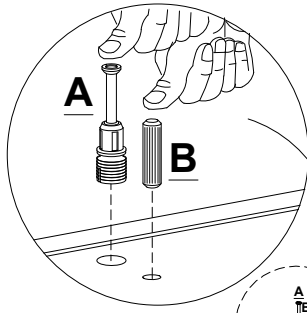

SCAN FOR
VIDEO ASSEMBLY

TMS-01

Use the drill only for wall fixing

Wall fixing brackets

No	a*b(mm)	a*b(inches)	Pcs
1	1200x350	47 1/4x13 3/4	1
2	1100x350	43 1/4x13 3/4	1
3	310x349	12 1/4x13 3/4	1
4	310x349	12 1/4x13 3/4	1
5	310x334	12 1/4x13 1/8	1
6	600x350	23 5/8x13 3/4	1
7	600x350	23 5/8x13 3/4	1
8	310x349	12 1/4x13 3/4	1
9	310x349	12 1/4x13 3/4	1
10	636x386	25x15 1/4	1
11	1136x386	44 3/4x15 1/4	1
12	572x320	22 1/2x12 5/8	1
13	1072x320	42 1/4x12 5/8	1

Cover Adjustments

STEP 3

STEP 2

 D	 X12	 D1	 X8
---	---	--	--

DRYWALL

or