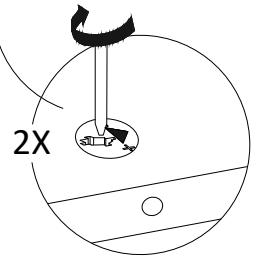

SCAN FOR
VIDEO ASSEMBLY

TMS-01

Use the drill only for wall fixing

Wall fixing brackets

No	a*b(mm)	a*b(inches)	Pcs
1	1200x350	47 1/4x13 3/4	1
2	1100x350	43 1/4x13 3/4	1
3	310x349	12 1/4x13 3/4	1
4	310x349	12 1/4x13 3/4	1
5	310x334	12 1/4x13 1/8	1
6	600x350	23 5/8x13 3/4	1
7	600x350	23 5/8x13 3/4	1
8	310x349	12 1/4x13 3/4	1
9	310x349	12 1/4x13 3/4	1
10	636x386	25x15 1/4	1
11	1136x386	44 3/4x15 1/4	1
12	572x320	22 1/2x12 5/8	1
13	1072x320	42 1/4x12 5/8	1

Cover Adjustments

STEP 3

STEP 2

 D	 X12	 D1	 X8
---	---	--	--

DRYWALL

or