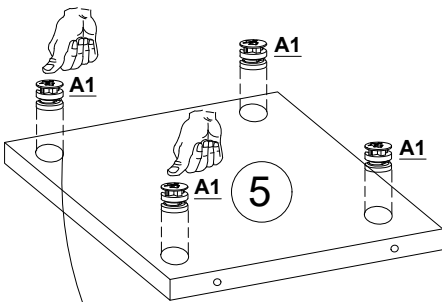

SCAN FOR
VIDEO ASSEMBLY

TMS-01

Use the drill only for wall fixing

Wall fixing brackets

No	a*b(mm)	a*b(inches)	Pcs
1	1200x350	47 1/4x13 3/4	1
2	1100x350	43 1/4x13 3/4	1
3	310x349	12 1/4x13 3/4	1
4	310x349	12 1/4x13 3/4	1
5	310x334	12 1/4x13 1/8	1
6	600x350	23 5/8x13 3/4	1
7	600x350	23 5/8x13 3/4	1
8	310x349	12 1/4x13 3/4	1
9	310x349	12 1/4x13 3/4	1
10	636x386	25x15 1/4	1
11	1136x386	44 3/4x15 1/4	1
12	572x320	22 1/2x12 5/8	1
13	1072x320	42 1/4x12 5/8	1

Cover Adjustments

STEP 3

STEP 2

 D	 X12	 D1	 X8
---	---	--	--

DRYWALL

or