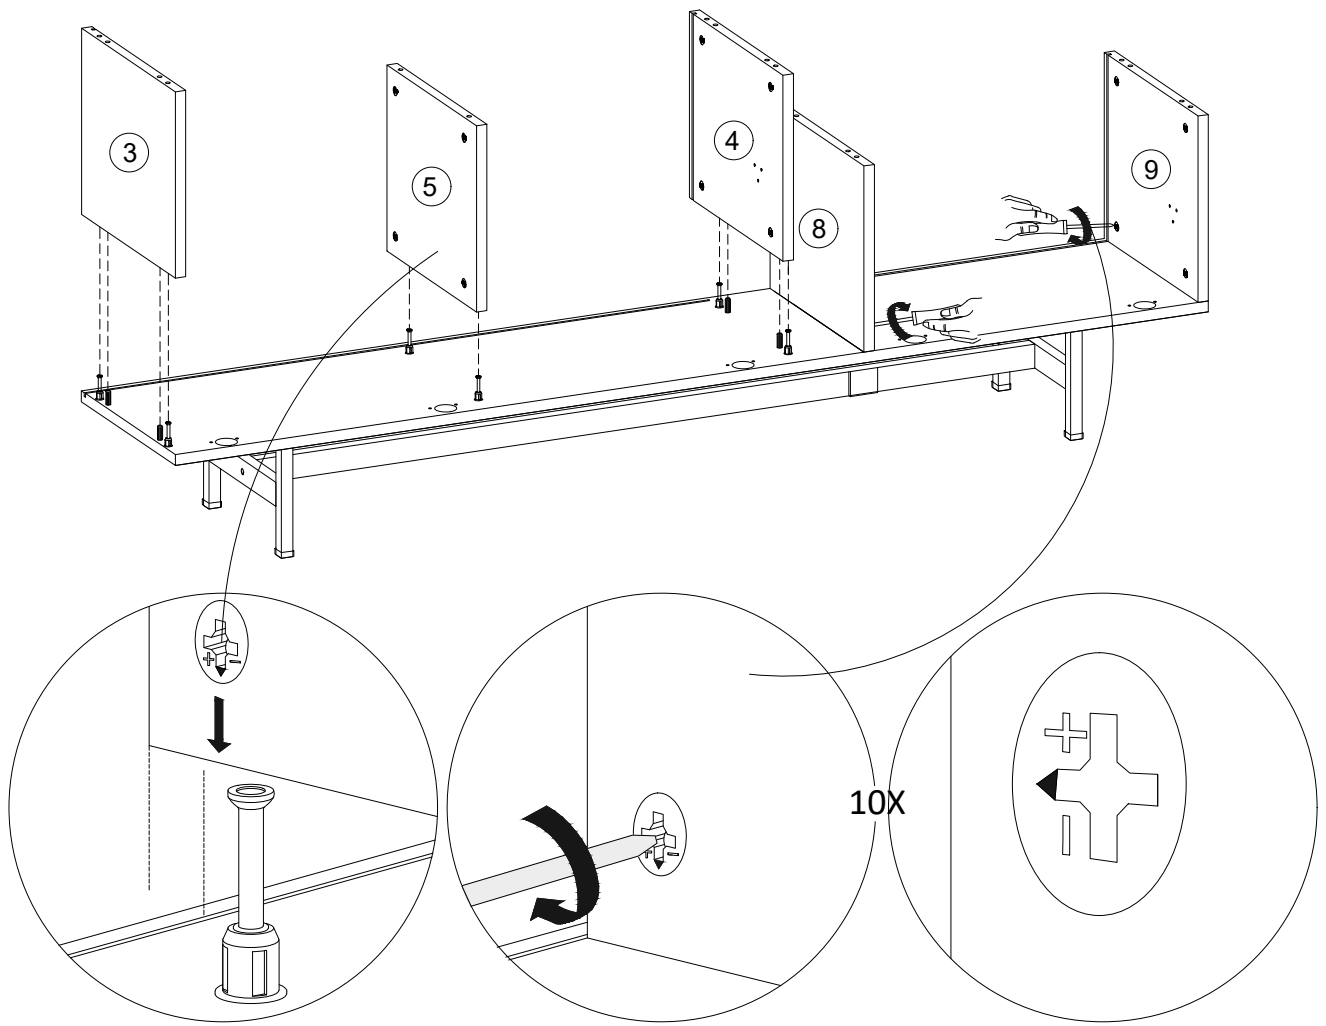

SCAN FOR
VIDEO ASSEMBLY

TMS-01

Use the drill only for wall fixing

Wall fixing brackets

No	a*b(mm)	a*b(inches)	Pcs
1	1200x350	47 1/4x13 3/4	1
2	1100x350	43 1/4x13 3/4	1
3	310x349	12 1/4x13 3/4	1
4	310x349	12 1/4x13 3/4	1
5	310x334	12 1/4x13 1/8	1
6	600x350	23 5/8x13 3/4	1
7	600x350	23 5/8x13 3/4	1
8	310x349	12 1/4x13 3/4	1
9	310x349	12 1/4x13 3/4	1
10	636x386	25x15 1/4	1
11	1136x386	44 3/4x15 1/4	1
12	572x320	22 1/2x12 5/8	1
13	1072x320	42 1/4x12 5/8	1

Cover Adjustments

STEP 3

STEP 2

 D	 X12	 D1	 X8
---	---	--	--

DRYWALL

or