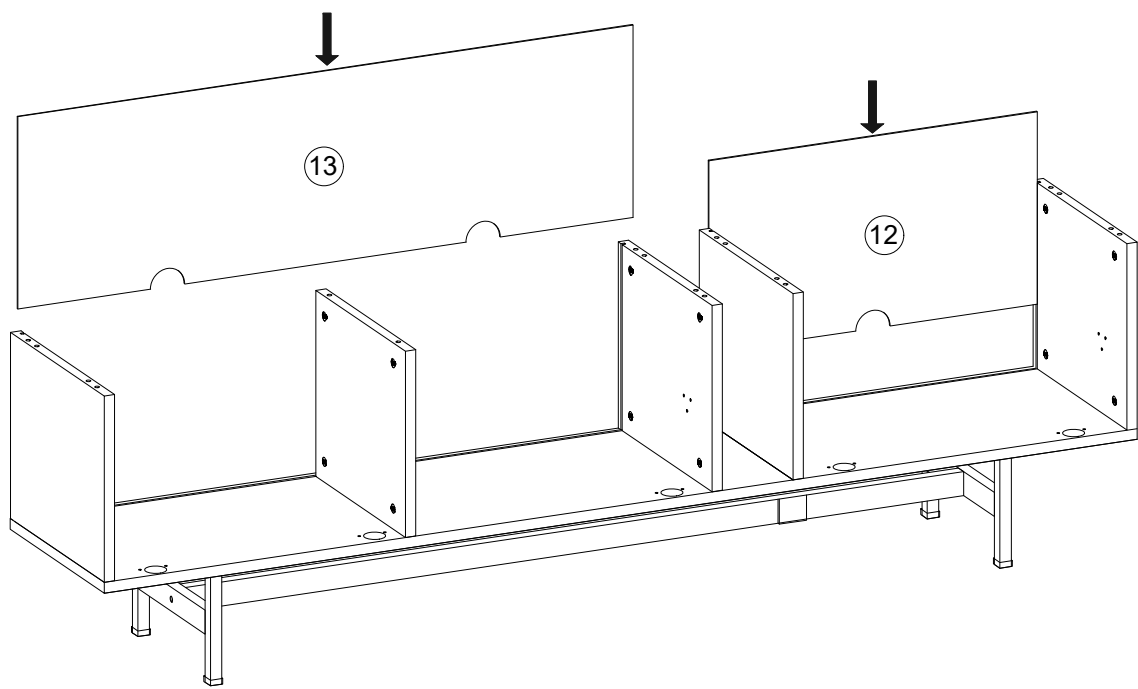

SCAN FOR
VIDEO ASSEMBLY

TMS-01

Use the drill only for wall fixing

Wall fixing brackets

No	a*b(mm)	a*b(inches)	Pcs
1	1200x350	47 1/4x13 3/4	1
2	1100x350	43 1/4x13 3/4	1
3	310x349	12 1/4x13 3/4	1
4	310x349	12 1/4x13 3/4	1
5	310x334	12 1/4x13 1/8	1
6	600x350	23 5/8x13 3/4	1
7	600x350	23 5/8x13 3/4	1
8	310x349	12 1/4x13 3/4	1
9	310x349	12 1/4x13 3/4	1
10	636x386	25x15 1/4	1
11	1136x386	44 3/4x15 1/4	1
12	572x320	22 1/2x12 5/8	1
13	1072x320	42 1/4x12 5/8	1

Cover Adjustments

STEP 3

STEP 2

 D	 X12	 D1	 X8
---	---	--	--

DRYWALL

or