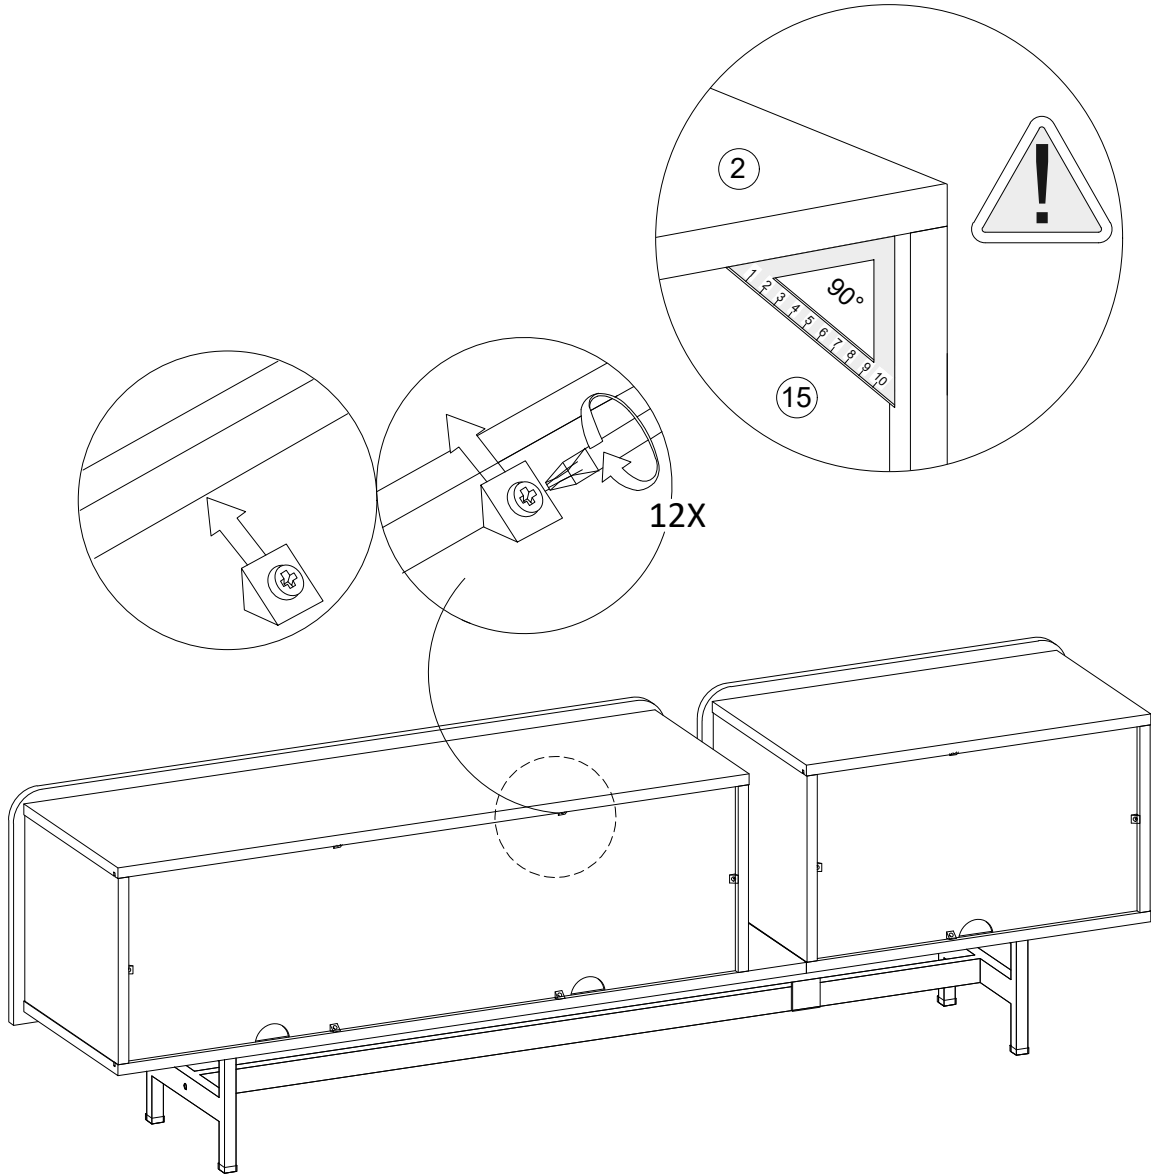

SCAN FOR
VIDEO ASSEMBLY

TMS-01

Use the drill only for wall fixing

Wall fixing brackets

No	a*b(mm)	a*b(inches)	Pcs
1	1200x350	47 1/4x13 3/4	1
2	1100x350	43 1/4x13 3/4	1
3	310x349	12 1/4x13 3/4	1
4	310x349	12 1/4x13 3/4	1
5	310x334	12 1/4x13 1/8	1
6	600x350	23 5/8x13 3/4	1
7	600x350	23 5/8x13 3/4	1
8	310x349	12 1/4x13 3/4	1
9	310x349	12 1/4x13 3/4	1
10	636x386	25x15 1/4	1
11	1136x386	44 3/4x15 1/4	1
12	572x320	22 1/2x12 5/8	1
13	1072x320	42 1/4x12 5/8	1

Cover Adjustments

STEP 3

STEP 2

 D	 X12	 D1	 X8
---	---	--	--

DRYWALL

or