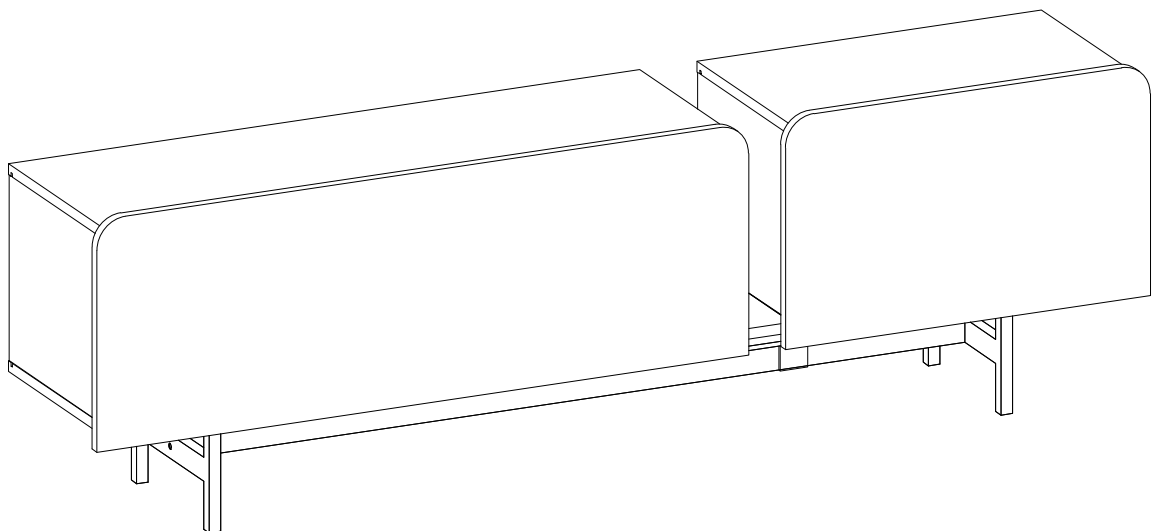

SCAN FOR
VIDEO ASSEMBLY

TMS-01

Use the drill only for wall fixing

Wall fixing brackets

No	a*b(mm)	a*b(inches)	Pcs
1	1200x350	47 1/4x13 3/4	1
2	1100x350	43 1/4x13 3/4	1
3	310x349	12 1/4x13 3/4	1
4	310x349	12 1/4x13 3/4	1
5	310x334	12 1/4x13 1/8	1
6	600x350	23 5/8x13 3/4	1
7	600x350	23 5/8x13 3/4	1
8	310x349	12 1/4x13 3/4	1
9	310x349	12 1/4x13 3/4	1
10	636x386	25x15 1/4	1
11	1136x386	44 3/4x15 1/4	1
12	572x320	22 1/2x12 5/8	1
13	1072x320	42 1/4x12 5/8	1

Cover Adjustments

STEP 3

STEP 2

 D	 X12	 D1	 X8
---	---	--	--

DRYWALL

or