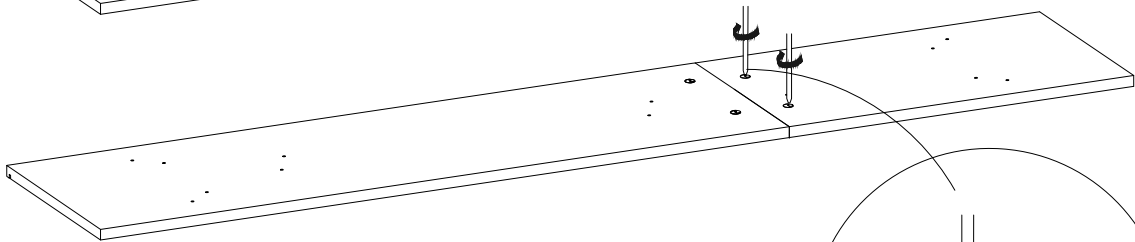

SCAN FOR
VIDEO ASSEMBLY

TMS-01

Use the drill only for wall fixing

Wall fixing brackets

No	a*b(mm)	a*b(inches)	Pcs
1	1200x350	47 1/4x13 3/4	1
2	1100x350	43 1/4x13 3/4	1
3	310x349	12 1/4x13 3/4	1
4	310x349	12 1/4x13 3/4	1
5	310x334	12 1/4x13 1/8	1
6	600x350	23 5/8x13 3/4	1
7	600x350	23 5/8x13 3/4	1
8	310x349	12 1/4x13 3/4	1
9	310x349	12 1/4x13 3/4	1
10	636x386	25x15 1/4	1
11	1136x386	44 3/4x15 1/4	1
12	572x320	22 1/2x12 5/8	1
13	1072x320	42 1/4x12 5/8	1

Cover Adjustments

STEP 3

STEP 2

 D	 X12	 D1	 X8
---	---	--	--

DRYWALL

or