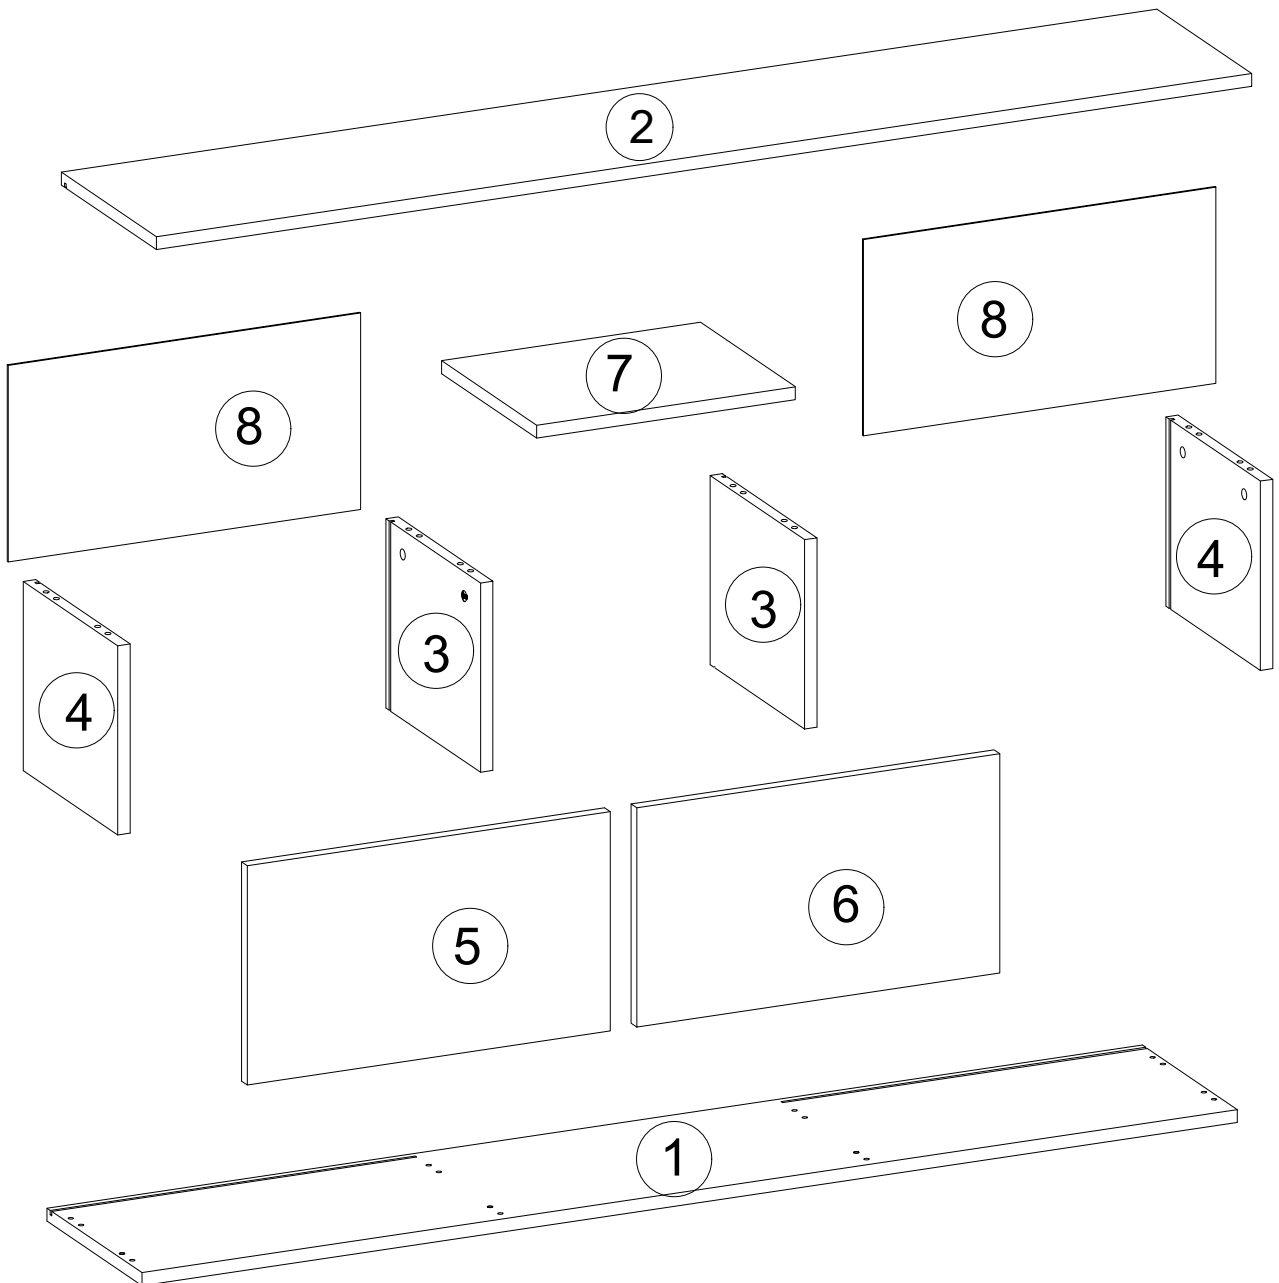

English

WARNING!

Serious or fatal crushing injuries can occur from furniture tip over. To prevent tip over this furniture we highly recommend to use with the wall attachment device(s) provided.

or
FLOATING

SCAN FOR
ACCESSORY CODES

No	a*b(mm)	a*b(inches)	Pcs
1	1500x350	59x13 3/4	1
2	1500x350	59x13 3/4	1
3	314x330	12 3/8x13	2
4	314x330	12 3/8x13	2
5a	308x434	12 1/8x17 1/8	1
5b	308x434	12 1/8x17 1/8	1
6a	308x434	12 1/8x17 1/8	1
6b	308x434	12 1/8x17 1/8	1
7	622x300	24 1/2x11 3/4	1
8	324x411	12 3/4x16 1/8	2

or FLOATING

 C X8	 L X4	 L1 X4	 L2 X4	 L3 X4
---	---	--	--	--

DRYWALL

or

X8

C

F

DRYWALL