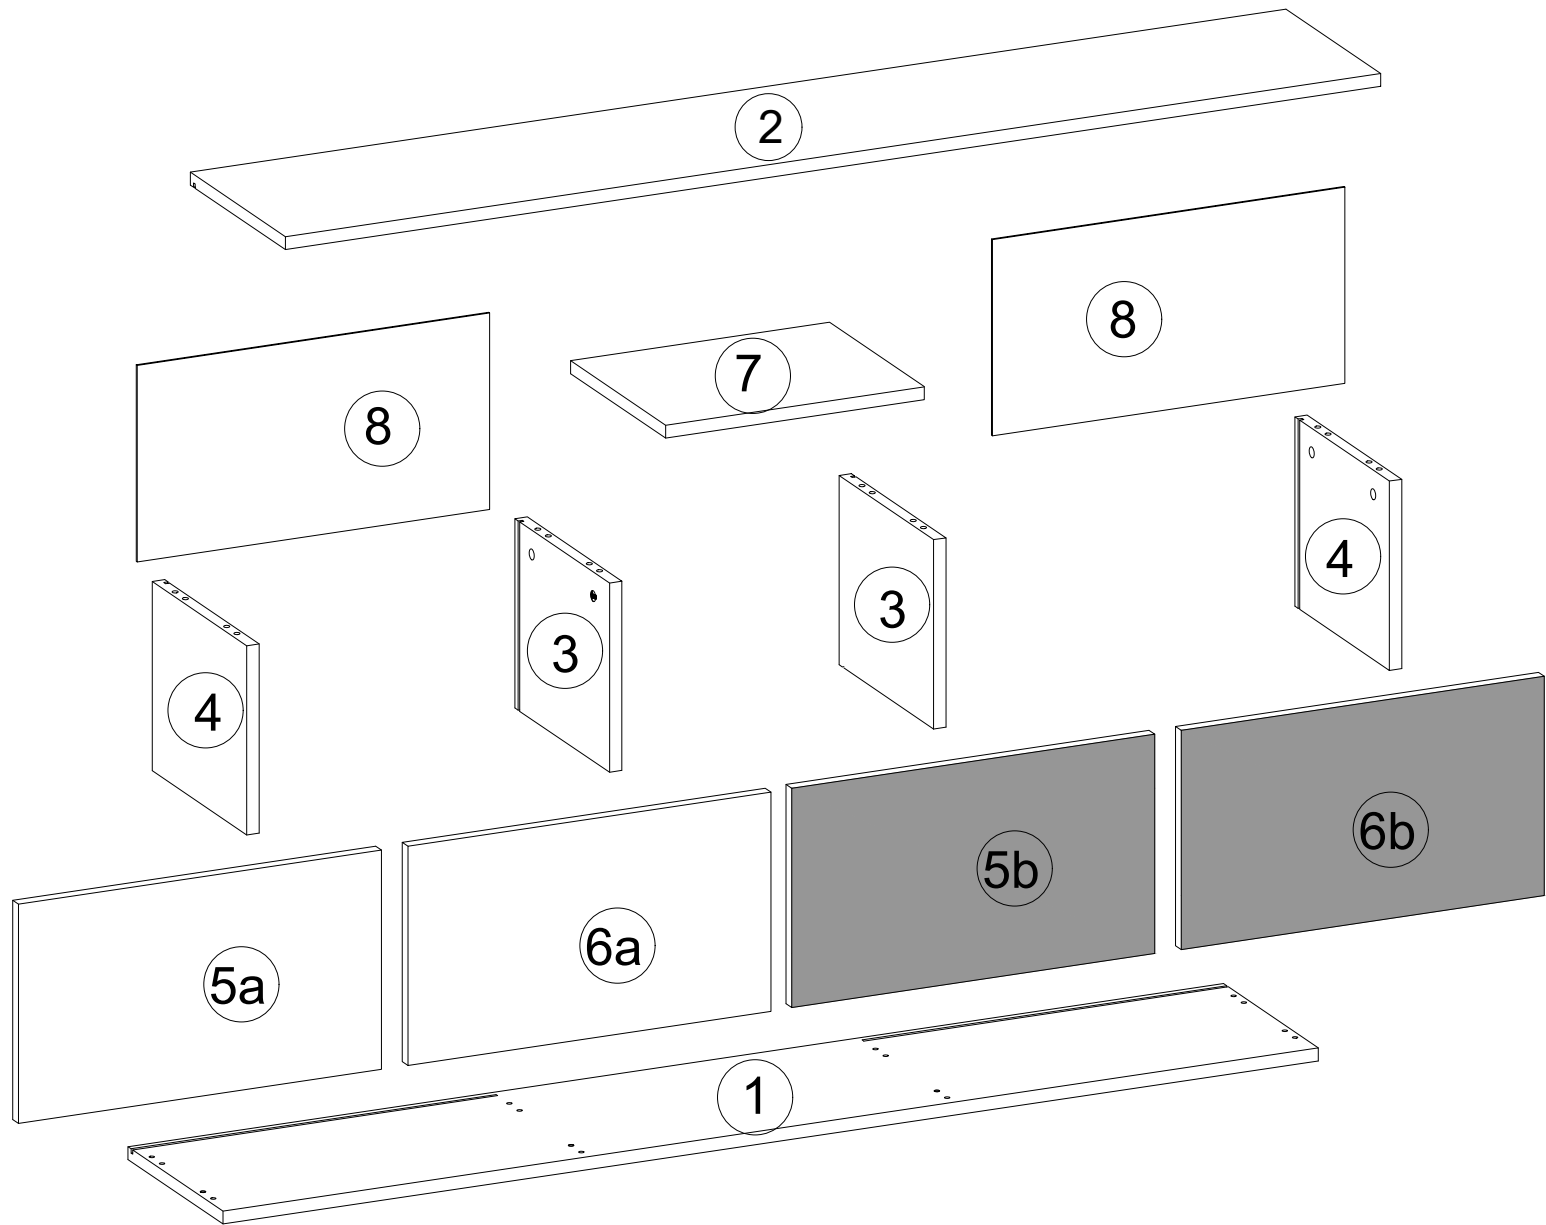

English

WARNING!

Serious or fatal crushing injuries can occur from furniture tip over. To prevent tip over this furniture we highly recommend to use with the wall attachment device(s) provided.

or
FLOATING

SCAN FOR
ACCESSORY CODES

No	a*b(mm)	a*b(inches)	Pcs
1	1500x350	59x13 3/4	1
2	1500x350	59x13 3/4	1
3	314x330	12 3/8x13	2
4	314x330	12 3/8x13	2
5a	308x434	12 1/8x17 1/8	1
5b	308x434	12 1/8x17 1/8	1
6a	308x434	12 1/8x17 1/8	1
6b	308x434	12 1/8x17 1/8	1
7	622x300	24 1/2x11 3/4	1
8	324x411	12 3/4x16 1/8	2

or FLOATING

 C X8	 L X4	 L1 X4	 L2 X4	 L3 X4
---	---	--	--	--

DRYWALL

or

or

X8

C

F