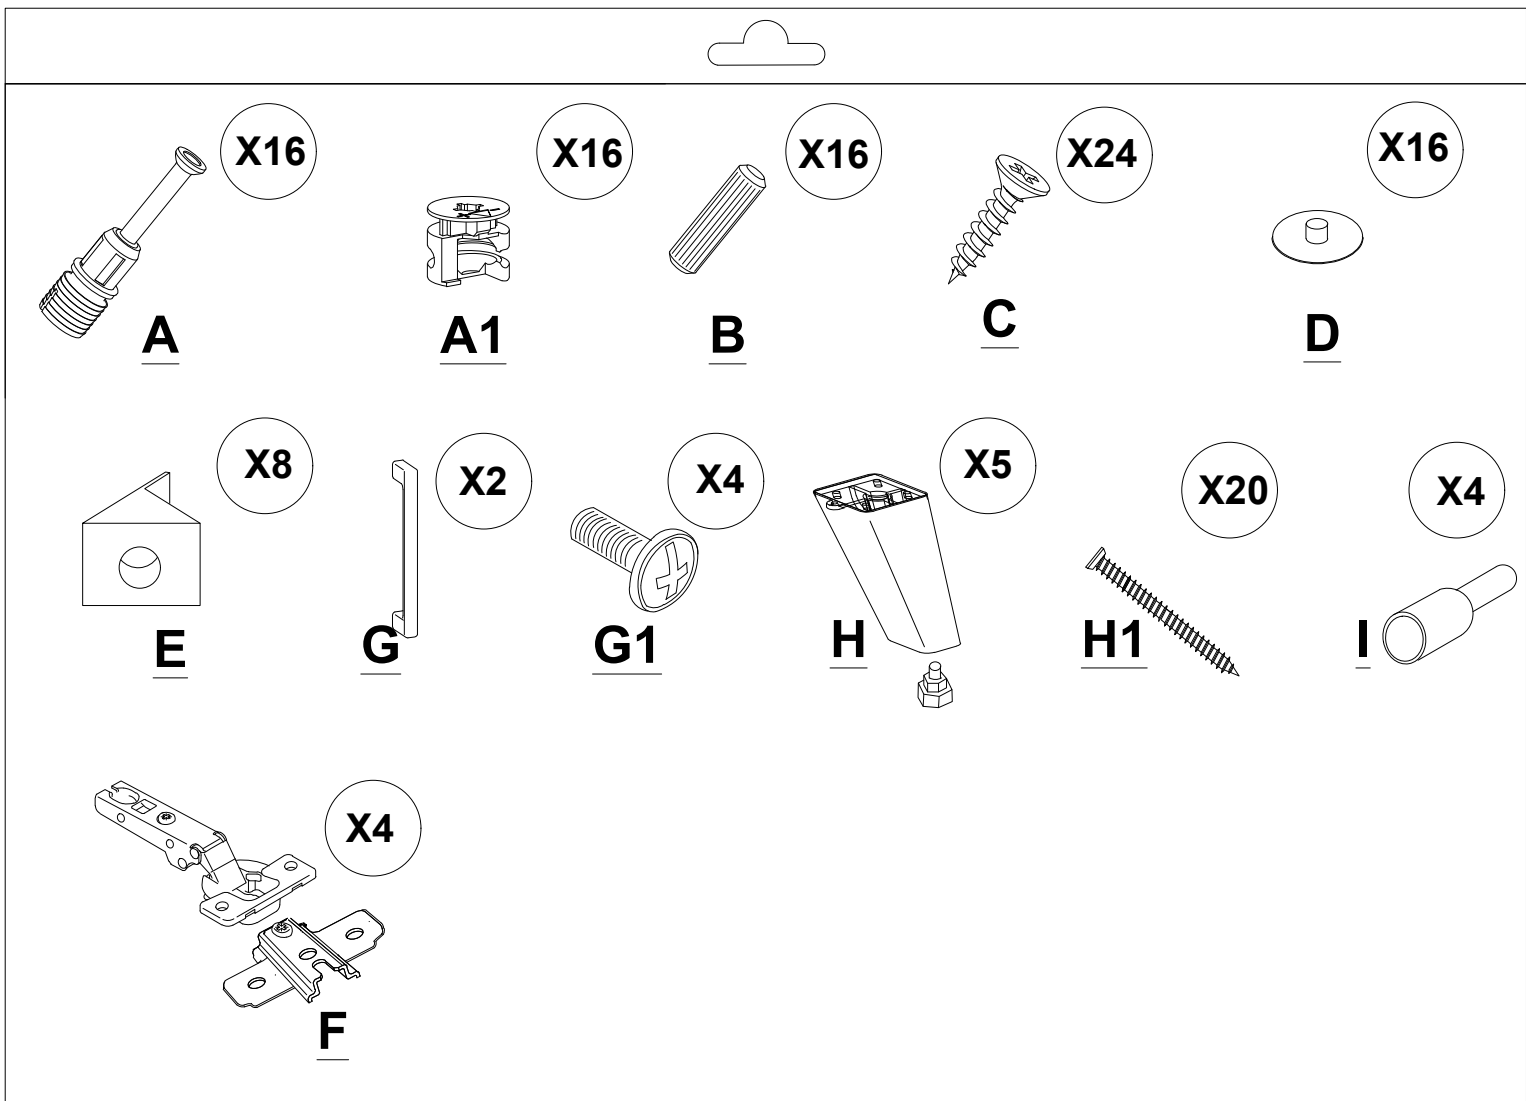

English

WARNING!

Serious or fatal crushing injuries can occur from furniture tip over. To prevent tip over this furniture we highly recommend to use with the wall attachment device(s) provided.

or
FLOATING

SCAN FOR
ACCESSORY CODES

No	a*b(mm)	a*b(inches)	Pcs
1	1500x350	59x13 3/4	1
2	1500x350	59x13 3/4	1
3	314x330	12 3/8x13	2
4	314x330	12 3/8x13	2
5a	308x434	12 1/8x17 1/8	1
5b	308x434	12 1/8x17 1/8	1
6a	308x434	12 1/8x17 1/8	1
6b	308x434	12 1/8x17 1/8	1
7	622x300	24 1/2x11 3/4	1
8	324x411	12 3/4x16 1/8	2