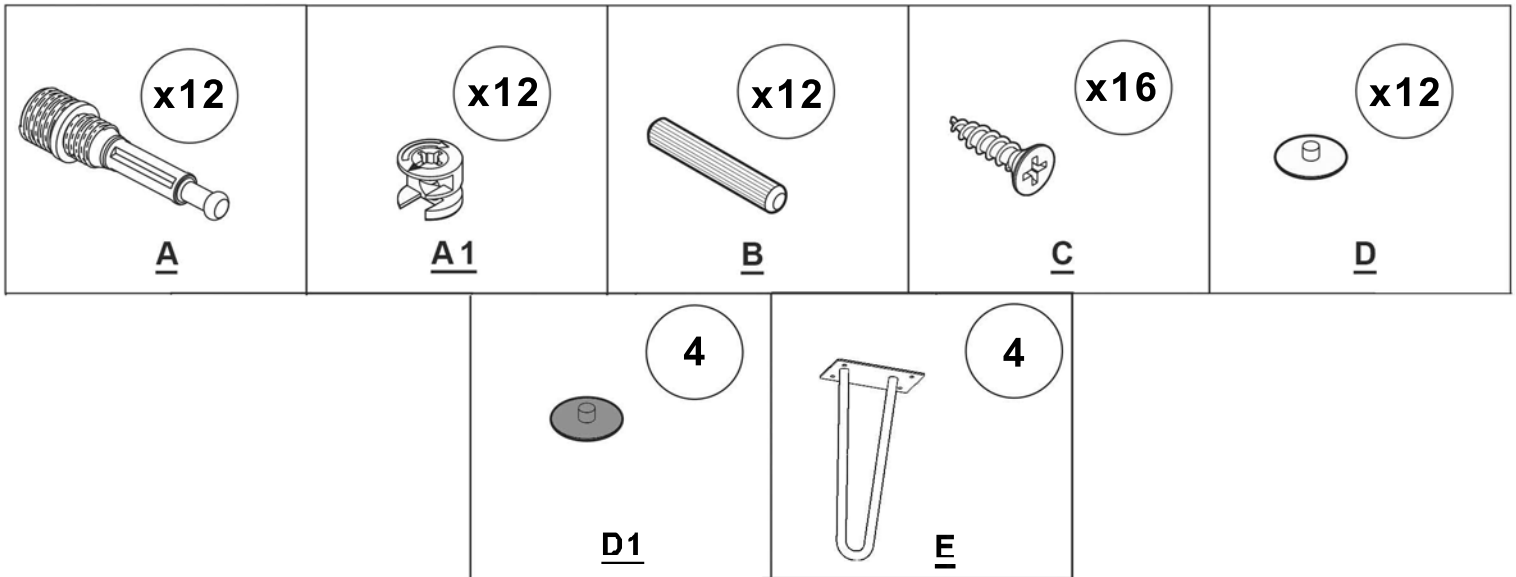

VEGAN

...OR...

Español

¡ADVERTENCIA!

Lesiones por aplastamiento graves o mortales puede ocurrir por la volcadura de muebles. Para evitar que se vuelque este mueble recomendamos encarecidamente su uso con el(los) dispositivo (s) de fijación a la pared proporcionar.

English

WARNING!

Serious or fatal crushing injuries can occur from furniture tip over. To prevent tip over this furniture we highly recommend to use with the wall attachment device(s) provided.

Assembly and User Guide

Parts

No	a*b(mm)	a*b(inches)	x
1	900x550	35 3/8x21 5/8	1x
2	900x550	35 3/8x21 5/8	1x
3	146x548	5 3/4x21 5/8	2x
4a	146x548	5 3/4x21 5/8	1x
4b	146x548	5 3/4x21 5/8	1x

..or..

A series of horizontal dotted lines for writing notes.

A series of horizontal dotted lines for writing notes.

A series of horizontal dotted lines for writing notes.

VEGAN