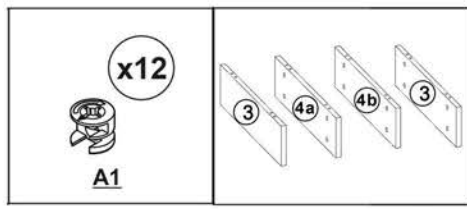

English

WARNING!

Serious or fatal crushing injuries can occur from furniture tip over. To prevent tip over this furniture we highly recommend to use with the wall attachment device(s) provided.

Assembly and User Guide

Parts

No	a*b(mm)	a*b(inches)	x
1	900x550	35 3/8x21 5/8	1x
2	900x550	35 3/8x21 5/8	1x
3	146x548	5 3/4x21 5/8	2x
4a	146x548	5 3/4x21 5/8	1x
4b	146x548	5 3/4x21 5/8	1x

..or..

A series of horizontal dotted lines for writing notes.