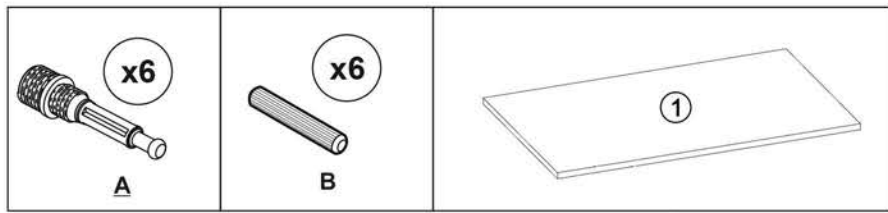

English

WARNING!

Serious or fatal crushing injuries can occur from furniture tip over. To prevent tip over this furniture we highly recommend to use with the wall attachment device(s) provided.

Assembly and User Guide

Parts

No	a*b(mm)	a*b(inches)	x
1	900x550	35 3/8x21 5/8	1x
2	900x550	35 3/8x21 5/8	1x
3	146x548	5 3/4x21 5/8	2x
4a	146x548	5 3/4x21 5/8	1x
4b	146x548	5 3/4x21 5/8	1x

..or..

A series of horizontal dotted lines for writing notes.